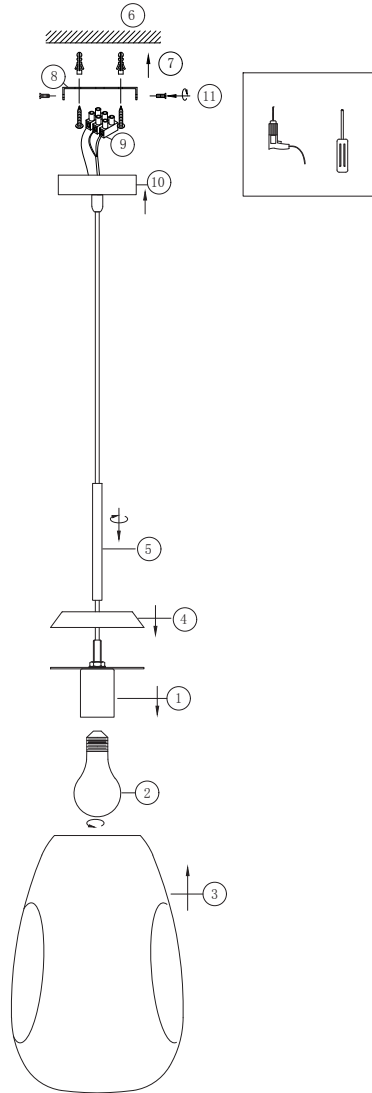

Instruction

P013PL-01C

1 x E27 (60W)

Recommended to use with LED bulbs

Model: P013PL-01C

Collection: Pendant

Series: Mabell

Pendant Lamps