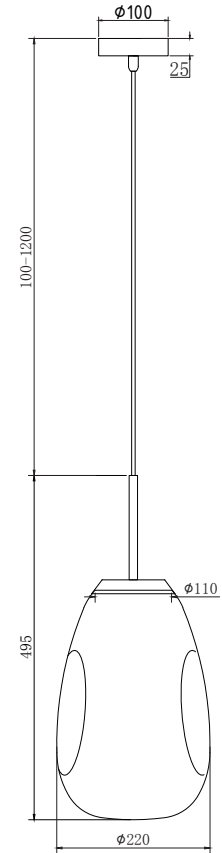

Instruction

P013PL-01C

1 x E27 (60W)

Recommended to use with LED bulbs

Model: P013PL-01C

Collection: Pendant

Series: Mabell

Pendant Lamps