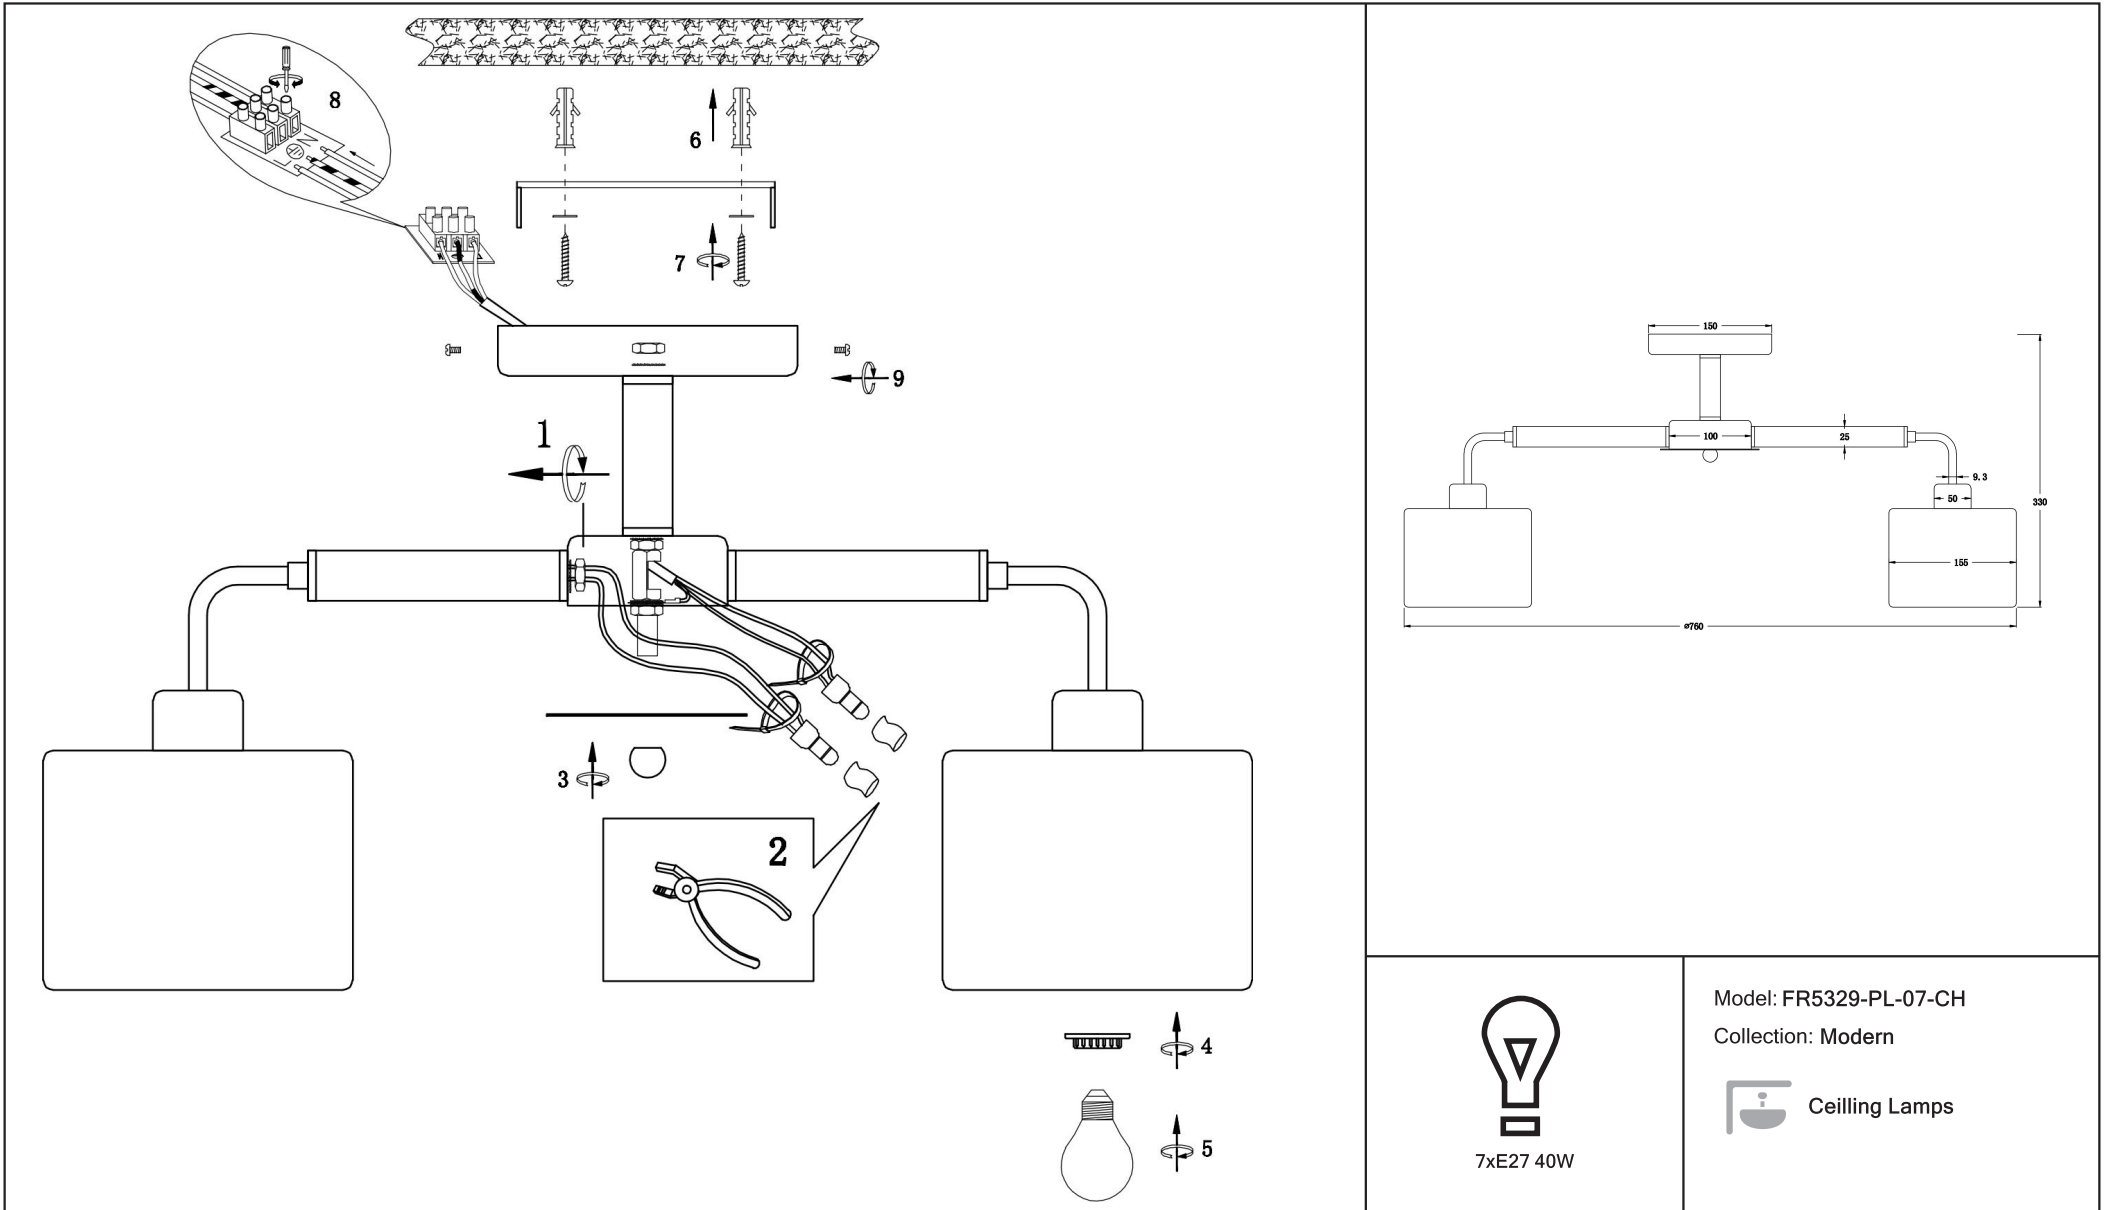

FREYA
TRADITION OF QUALITY

Instruction

FR5329-PL-07-CH

7xE27 40W

Model: FR5329-PL-07-CH

Collection: Modern

Ceiling Lamps