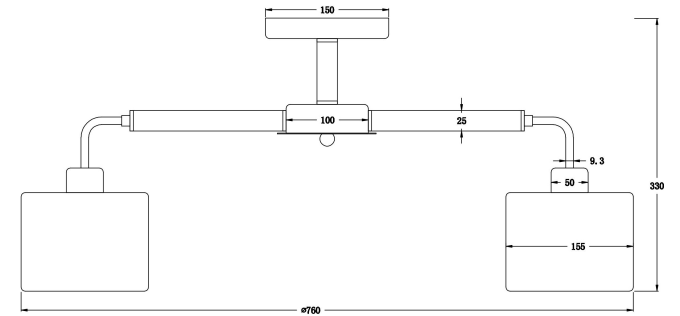

FREYA
TRADITION OF QUALITY

Instruction

FR5329-PL-07-CH

7xE27 40W

Model: FR5329-PL-07-CH

Collection: Modern

Ceiling Lamps