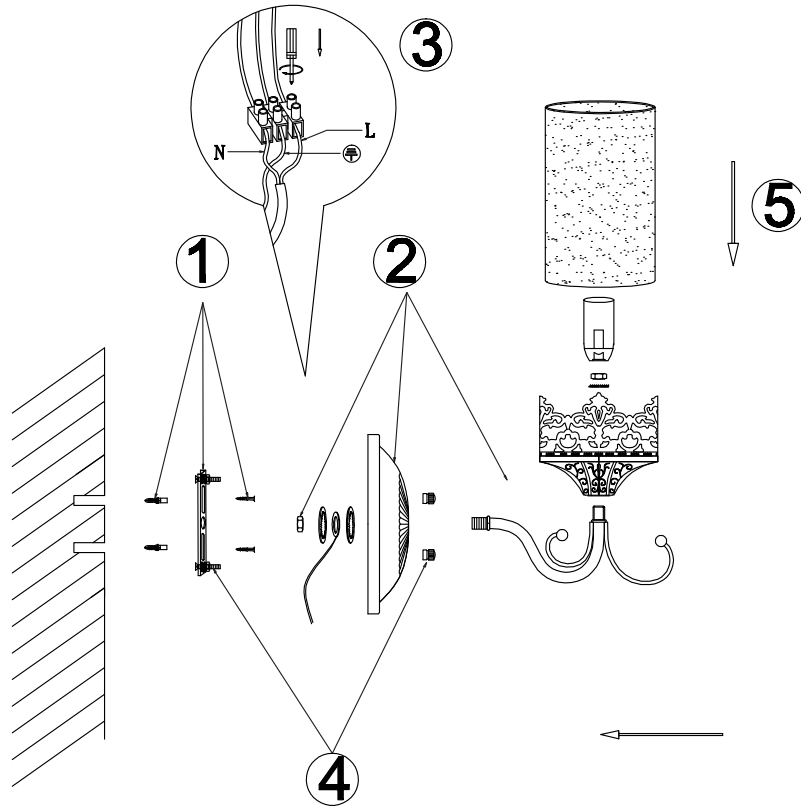

FREYA
TRADITION OF QUALITY

INSTRUCTION

MODEL: FR2563-WL-01-BZ
CHANDELIER

1 X E14 (60W)

FREYA-LIGHT.COM