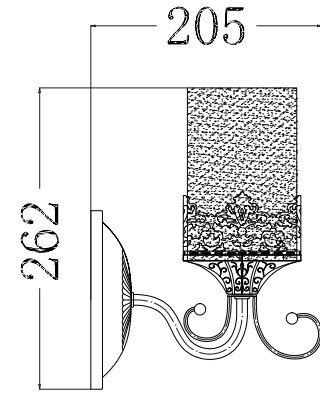

FREYA
TRADITION OF QUALITY

INSTRUCTION

MODEL: FR2563-WL-01-BZ
CHANDELIER

1 X E14 (60W)

FREYA-LIGHT.COM