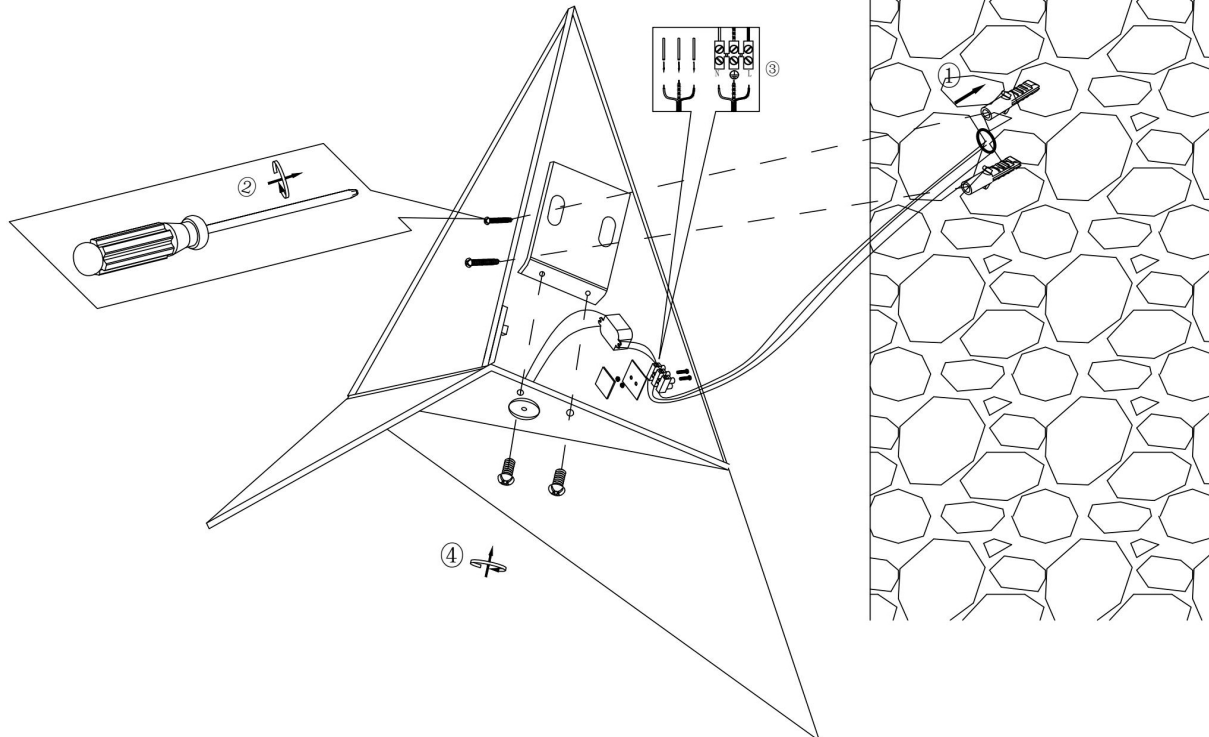

Instruction

C808WL-L3W

MAX 3W
100 Lumen

Model: C808WL-L3W
Collection: Ceiling & Wall

Wall Lamps