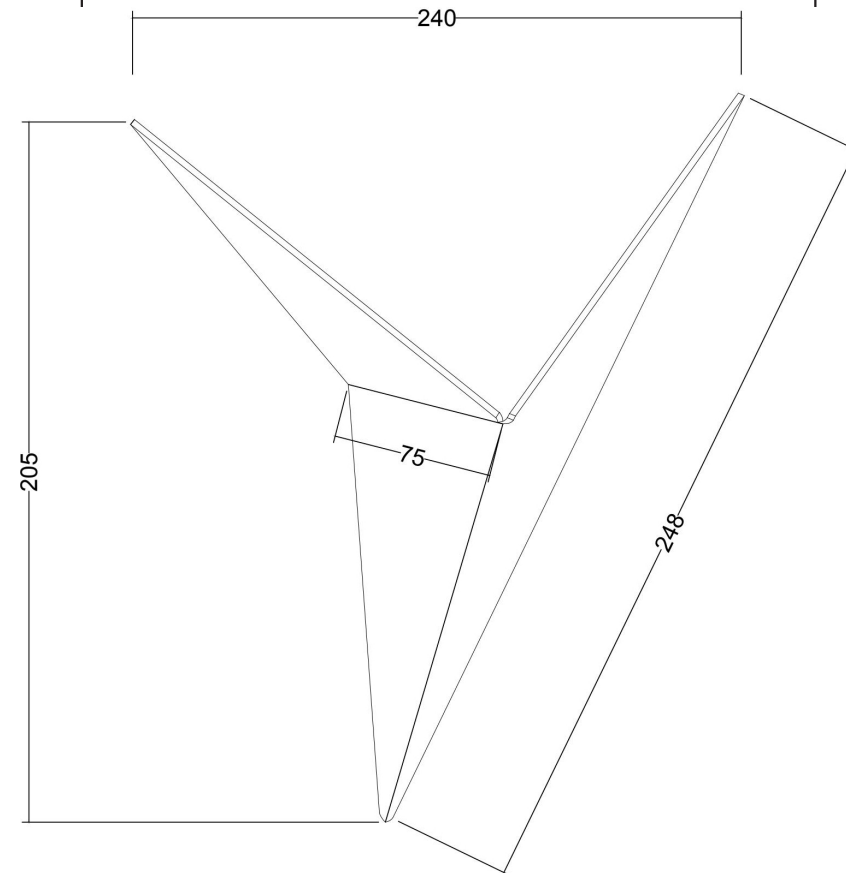

Instruction

C808WL-L3W

MAX 3W
100 Lumen

Model: C808WL-L3W
Collection: Ceiling & Wall

Wall Lamps