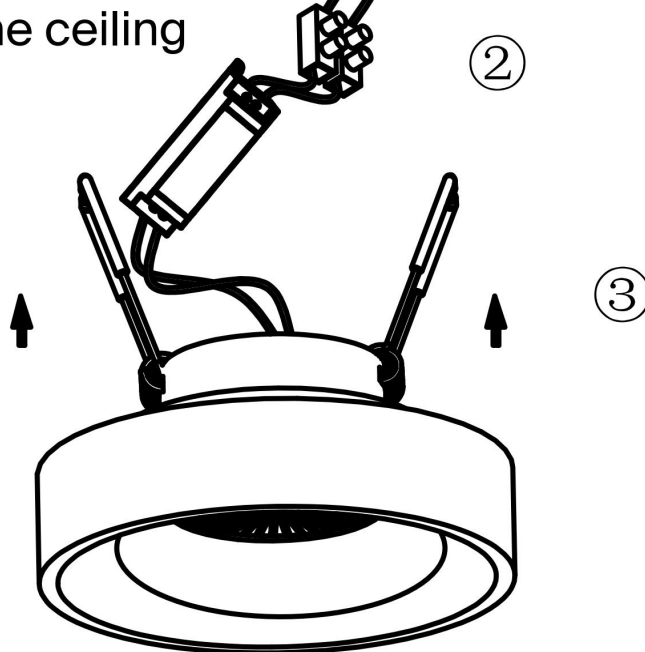

TO cut hole on the ceiling

MAX 11W
600 Lumen

Model: DL035-2-L6B4K

Collection: Downlight

Planet
Resessed