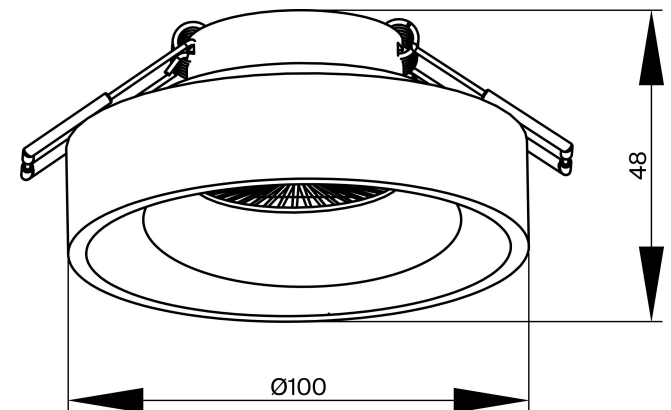

TO cut hole on the ceiling

MAX 11W
600 Lumen

Model: DL035-2-L6B4K

Collection: Downlight

Planet
Resessed