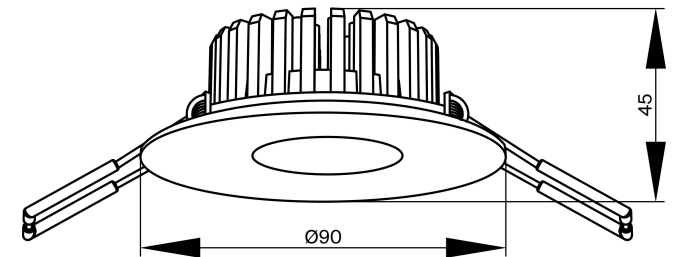

TO cut hole on the ceiling

MAX 7W  
500 Lumen

Model: DL038-2-L7B4K

Collection: Downlight

Zen  
Resessed