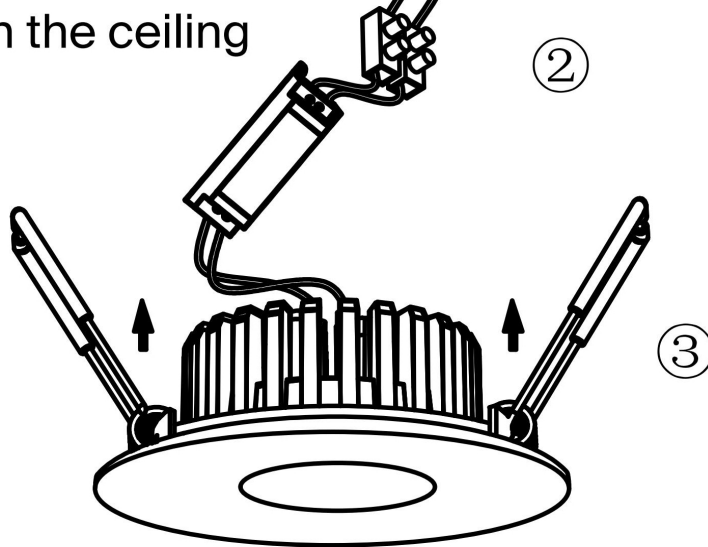

TO cut hole on the ceiling

MAX 7W  
500 Lumen

Model: DL038-2-L7B4K

Collection: Downlight

Zen  
Resessed