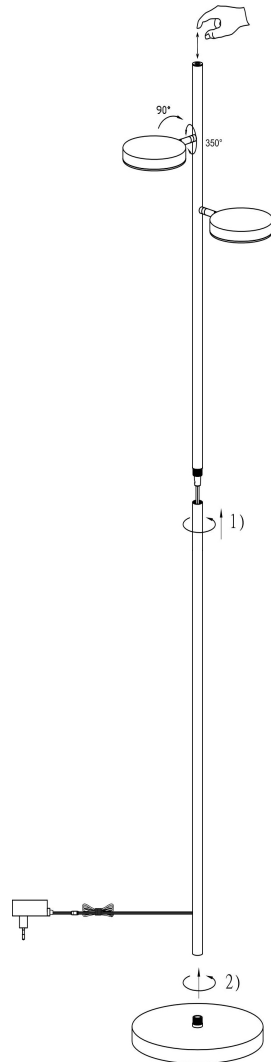

Instruction

MOD070FL-L12W3K

MAX 12W
1 000 Lumen

Model: MOD070FL-L12W3K

Collection: Modern

Series: Fad
Stehleuchte