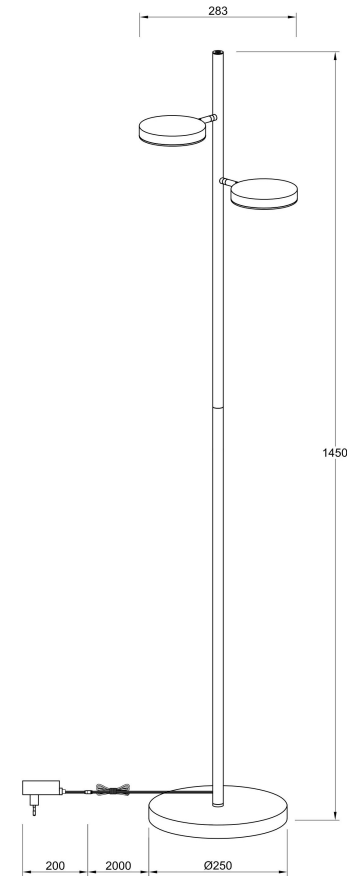

Instruction

MOD070FL-L12W3K

MAX 12W
1 000 Lumen

Model: MOD070FL-L12W3K

Collection: Modern

Series: Fad
Stehleuchte