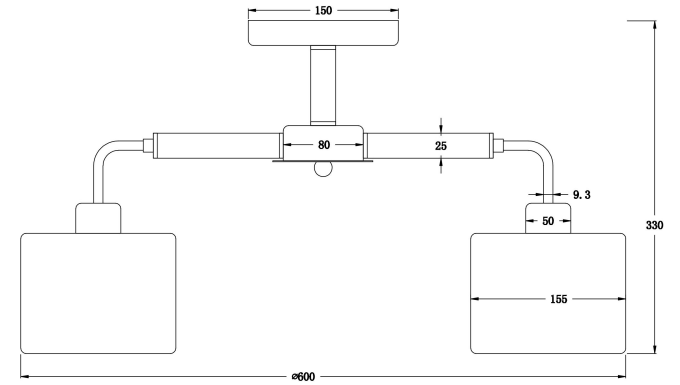

FREYA
TRADITION OF QUALITY

Instruction

FR5329-PL-05-CH

5xE27 40W

Model: FR5329-PL-05-CH
Collection: Modern

Ceiling Lamps