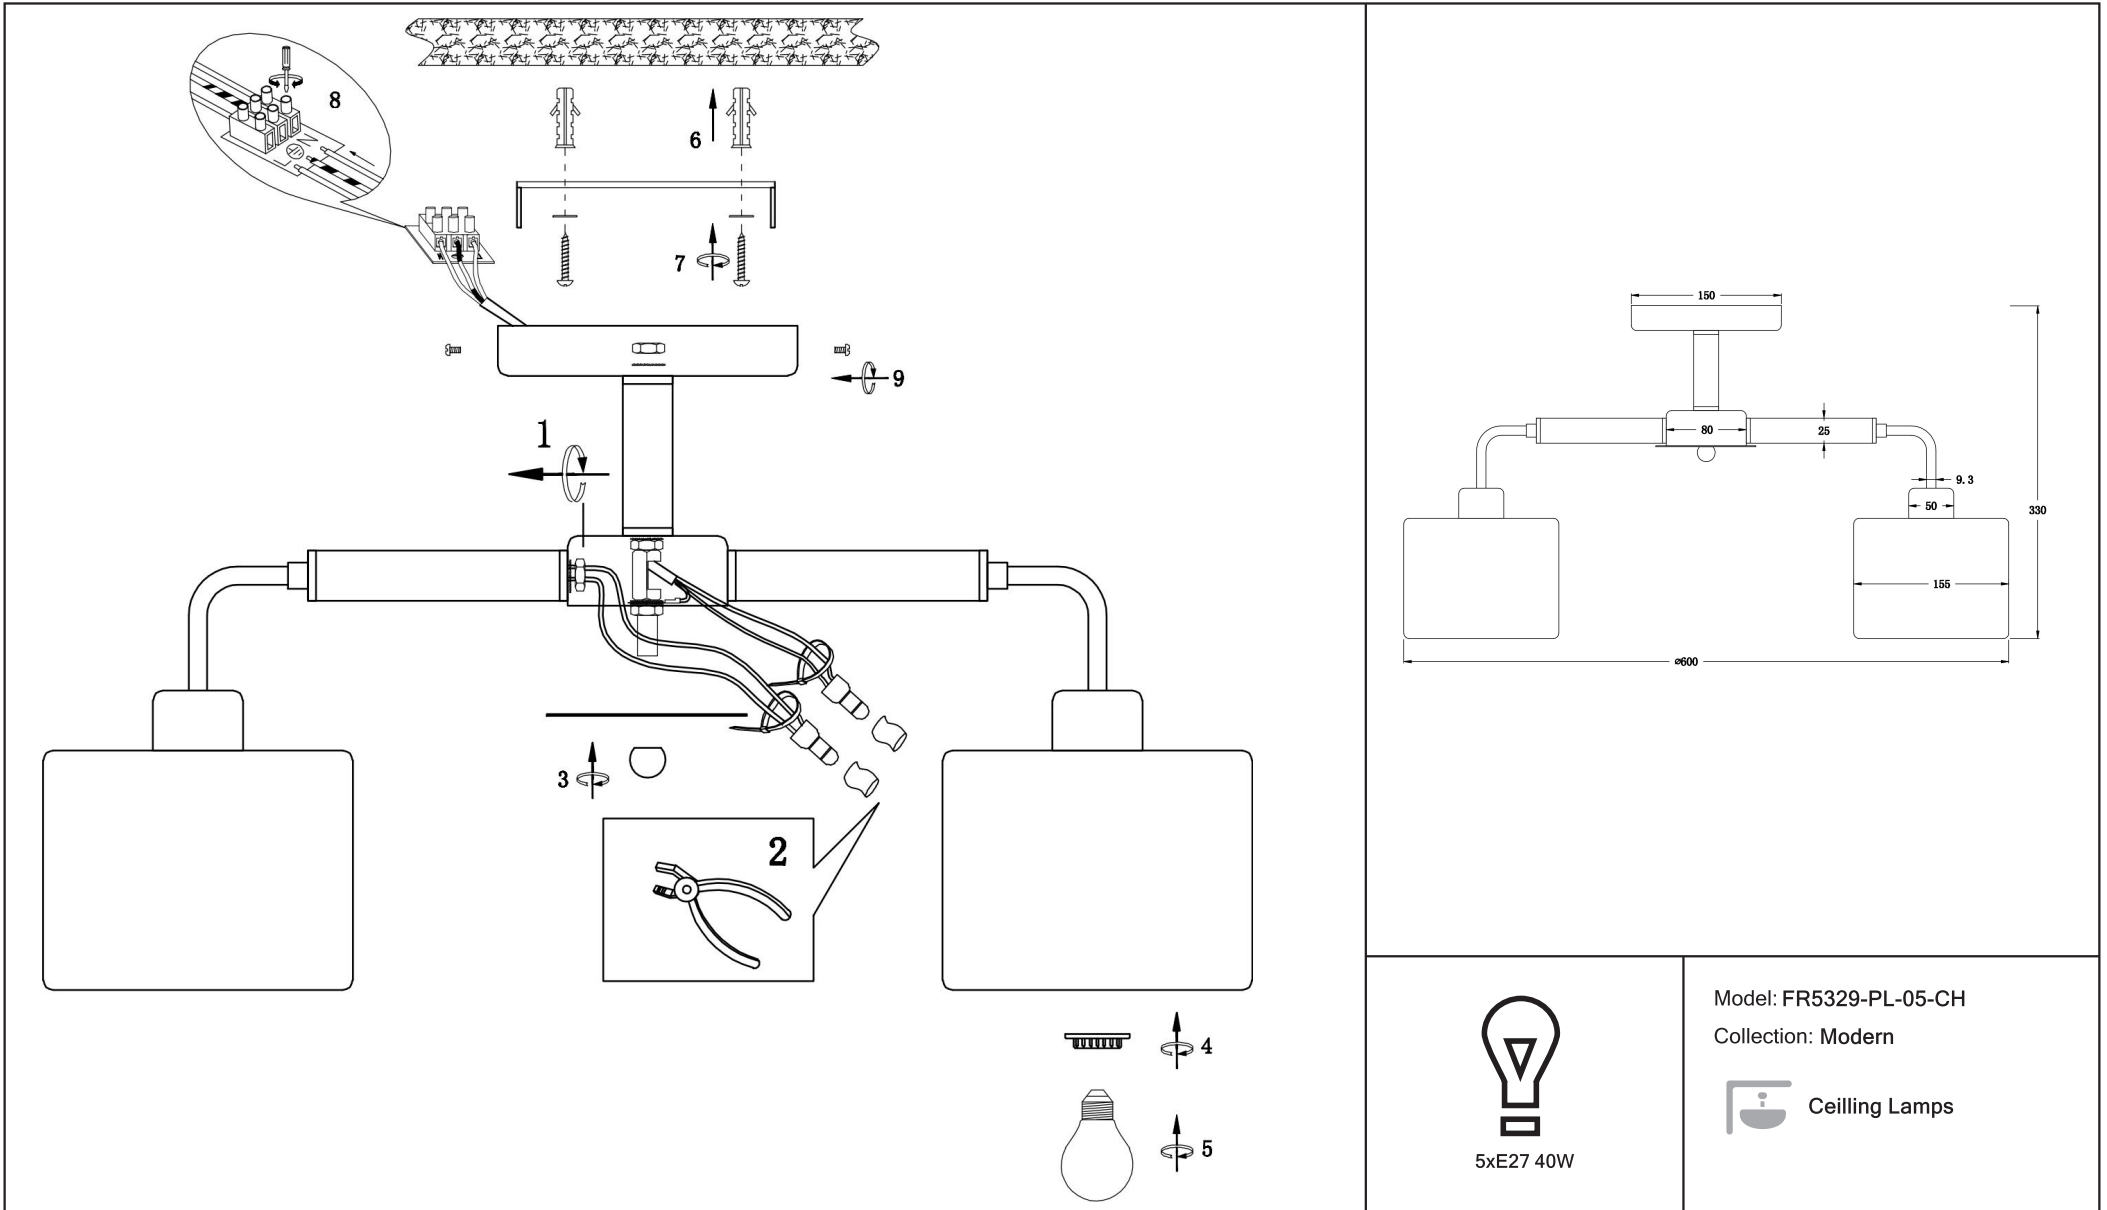

FREYA
TRADITION OF QUALITY

Instruction

FR5329-PL-05-CH

5xE27 40W

Model: FR5329-PL-05-CH
Collection: Modern

Ceiling Lamps