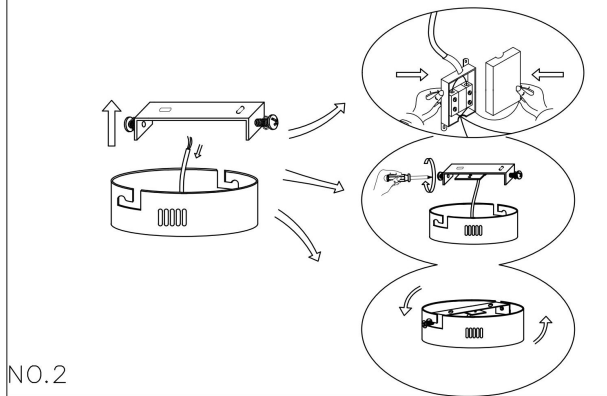

NO.1

NO.2

NO.3

MAX 55W
4 900 Lumen

Model: MOD081PL-L50G3K
Collection: Modern
Series: Tessara
Pendant Lamps