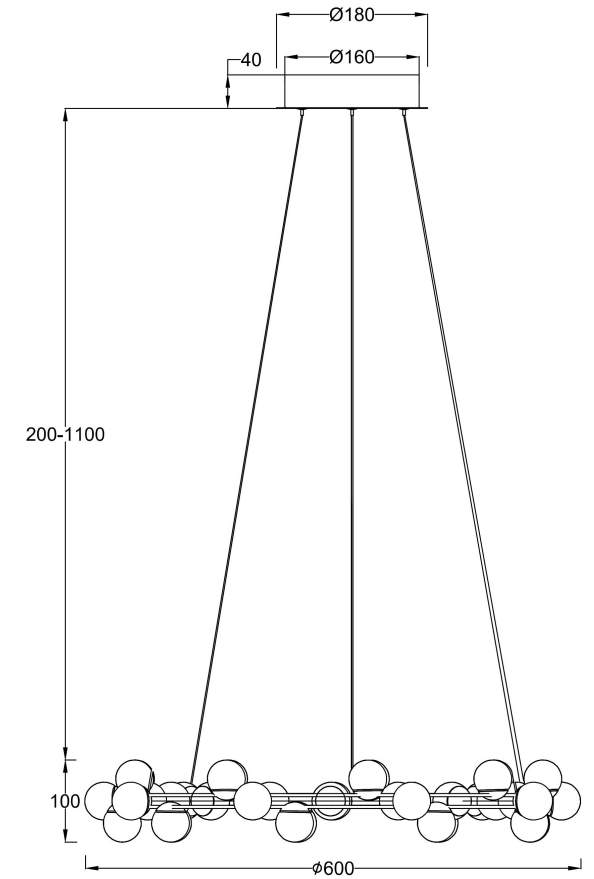

NO.1

NO.2

NO.3

MAX 55W
4 900 Lumen

Model: MOD081PL-L50G3K
Collection: Modern
Series: Tessara
Pendant Lamps