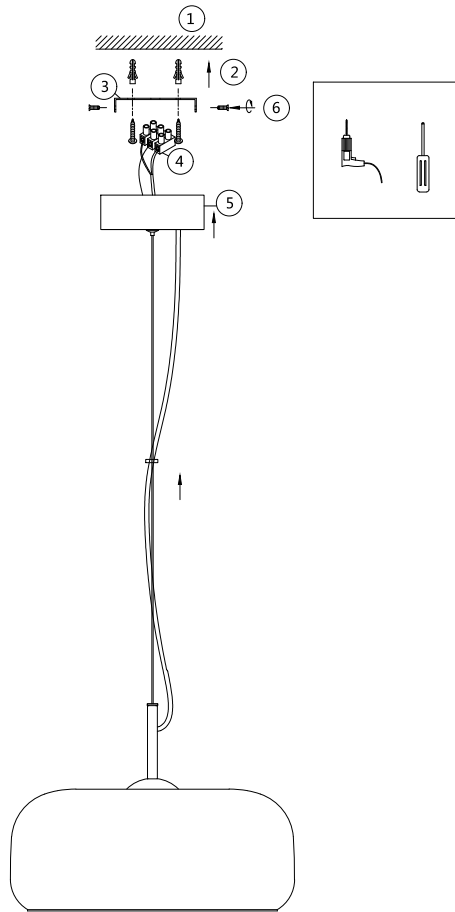

Instruction

MOD127PL-L6SG

MAX 6W
300 Lumen

Model: MOD127PL-L6SG
Collection: Modern

Pendant Lamps