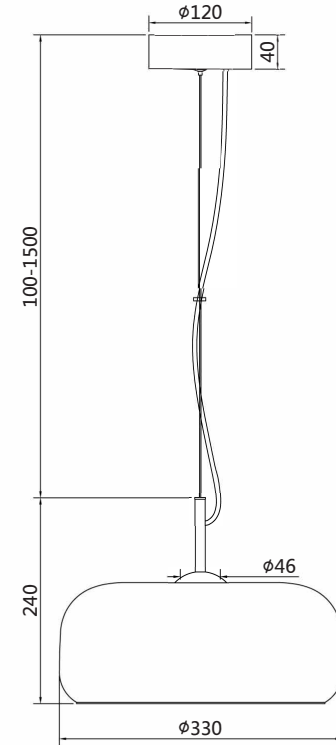

Instruction

MOD127PL-L6SG

MAX 6W
300 Lumen

Model: MOD127PL-L6SG
Collection: Modern

Pendant Lamps