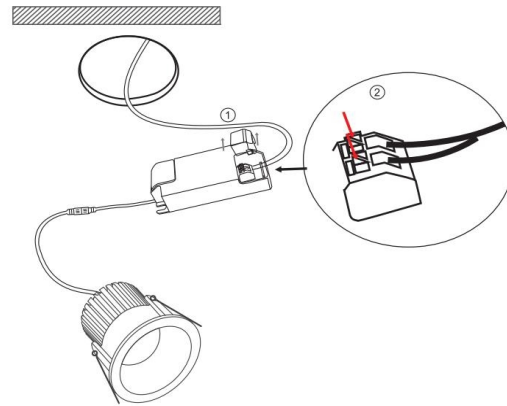

1

2

3

MAX 6W
440 Lumen

Model: DL034-01-06W4K-D-W

Collection: Downlight

Zoom

Resessed