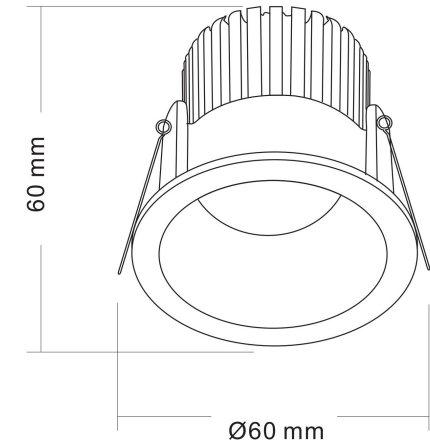

1

2

3

MAX 6W
440 Lumen

Model: DL034-01-06W4K-D-W

Collection: Downlight

Zoom

Resessed