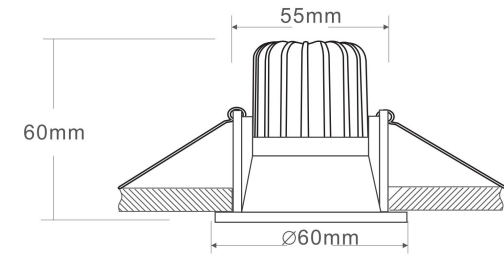

1

2

3

MAX 6W
440 Lumen

Model: DL034-01-06W4K-D-W

Collection: Downlight

Zoom

Resessed