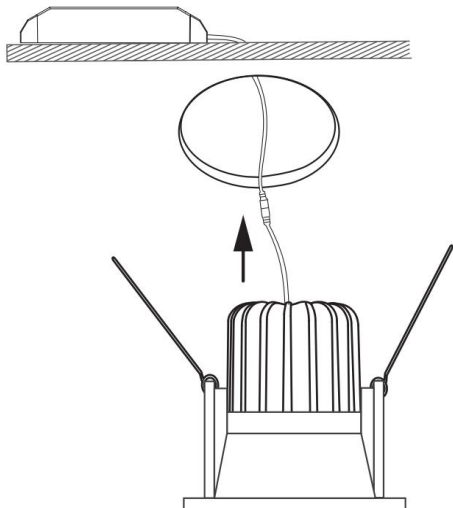

1

2

3

MAX 6W
440 Lumen

Model: DL034-01-06W4K-D-W

Collection: Downlight

Zoom

Resessed