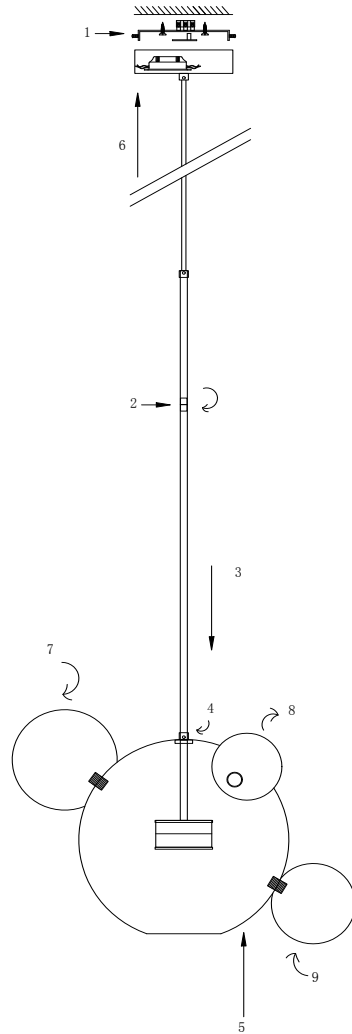

## FR5128PL-L10BS

MAX 10W  
850 Lumen

Model: FR5128PL-L10BS  
Collection: Modern

Pendant Lamps