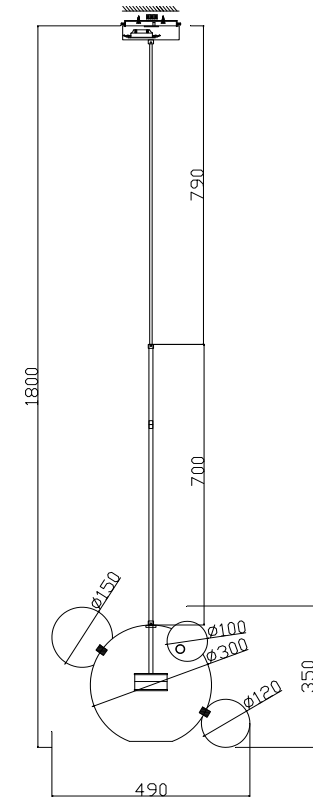

## FR5128PL-L10BS

MAX 10W  
850 Lumen

Model: FR5128PL-L10BS  
Collection: Modern

Pendant Lamps