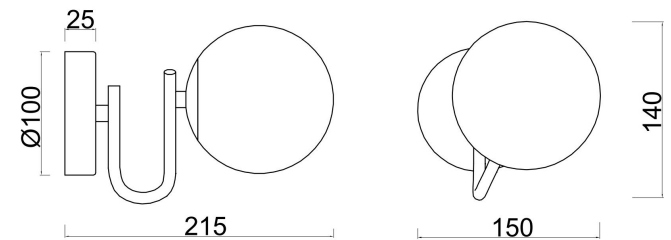

FREYA
TRADITION OF QUALITY

Instruction

FR5013WL-01CH

OFF

ON

9

1xE14 40W

Model: FR5013WL-01CH