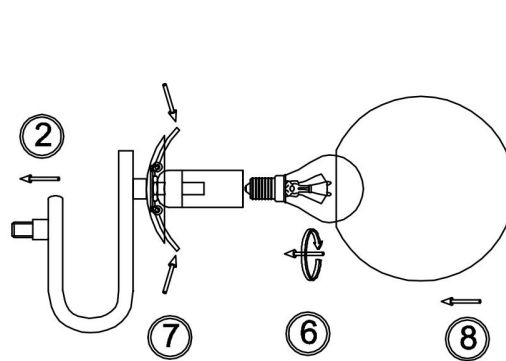

FREYA
TRADITION OF QUALITY

Instruction

FR5013WL-01CH

OFF

ON

9

1xE14 40W

Model: FR5013WL-01CH