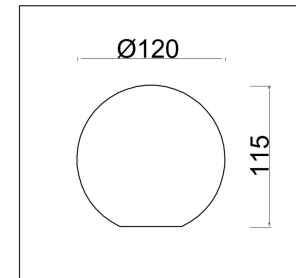

FREYA
TRADITION OF QUALITY

Instruction

FR5013WL-01CH

OFF

ON

9

1xE14 40W

Model: FR5013WL-01CH