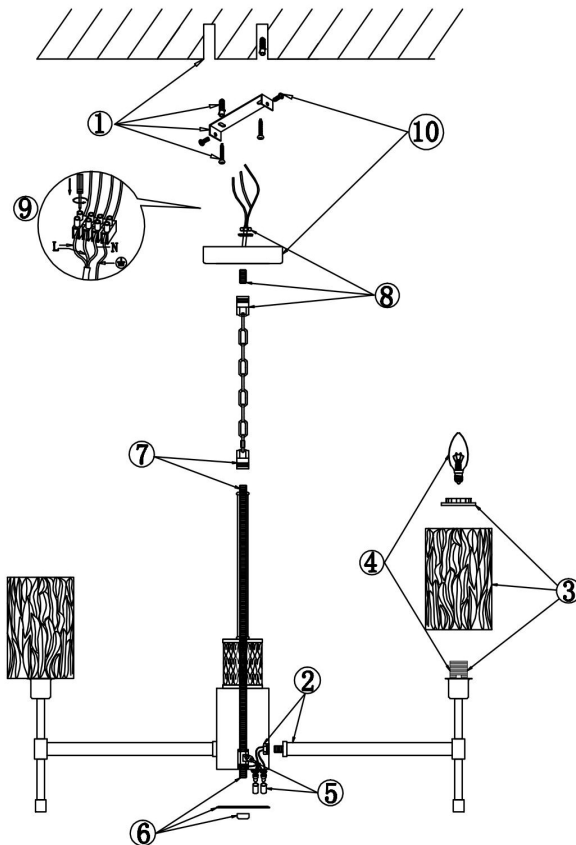

FREYA
TRADITION OF QUALITY

Instruction

FR5133PL-06CH

6xE14 60W

Model: FR5133PL-06CH
Collection: Crystal

Pendant Lamps