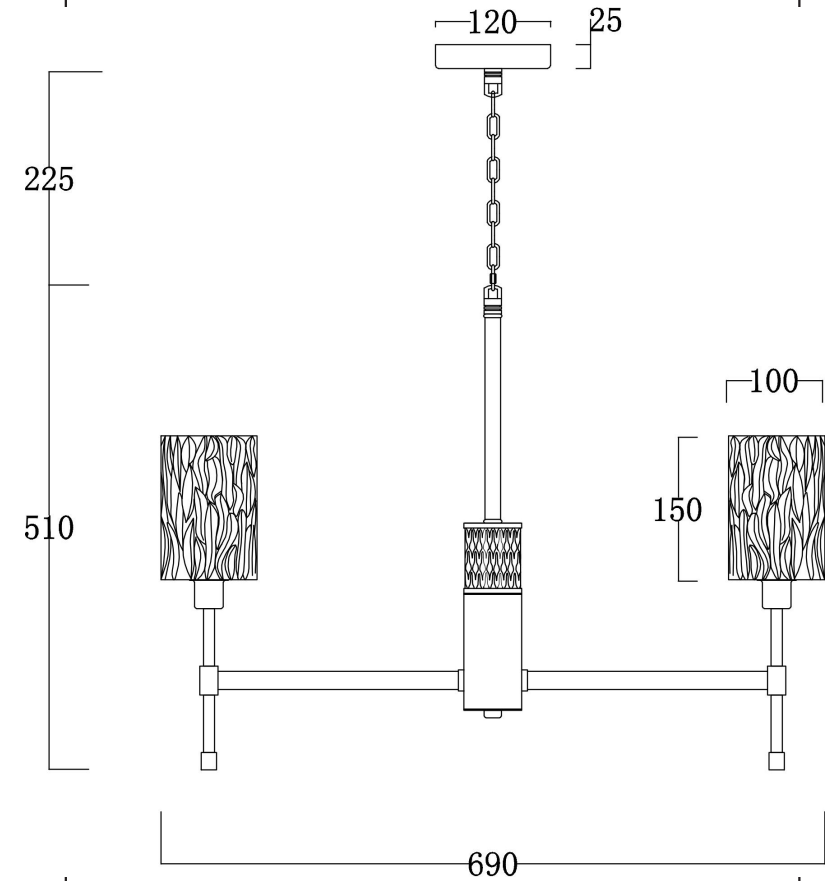

FREYA
TRADITION OF QUALITY

Instruction

FR5133PL-06CH

6xE14 60W

Model: FR5133PL-06CH
Collection: Crystal

Pendant Lamps