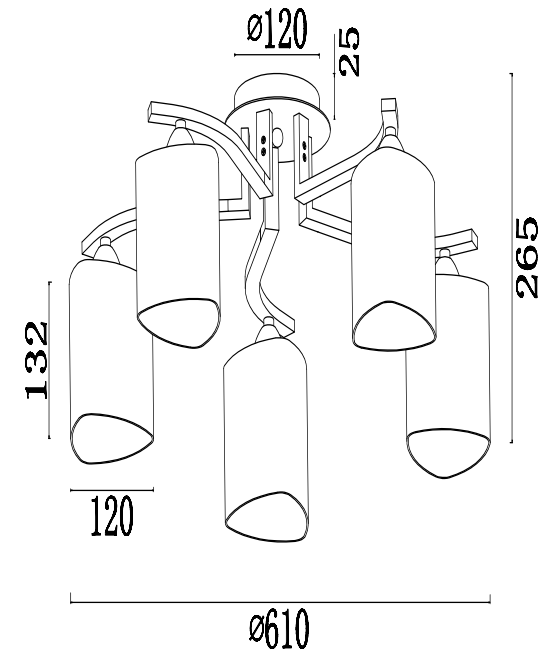

FREYA
TRADITION OF QUALITY

Instruction

FR5454CL-05CH

5 x E14 (40W)

Model: FR5454CL-05CH

Series: Sol

Ceiling Lamps