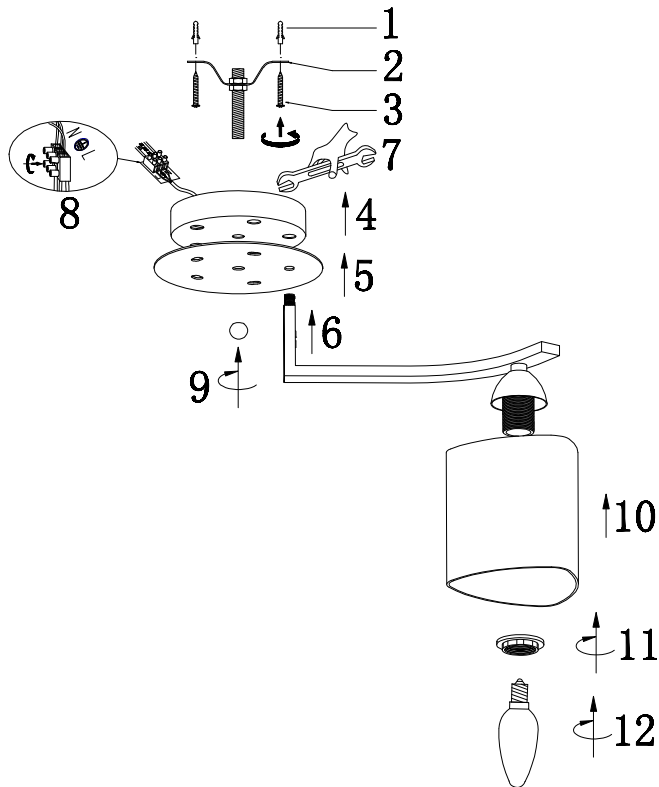

FREYA
TRADITION OF QUALITY

Instruction

FR5454CL-05CH

5 x E14 (40W)

Model: FR5454CL-05CH

Series: Sol

Ceiling Lamps