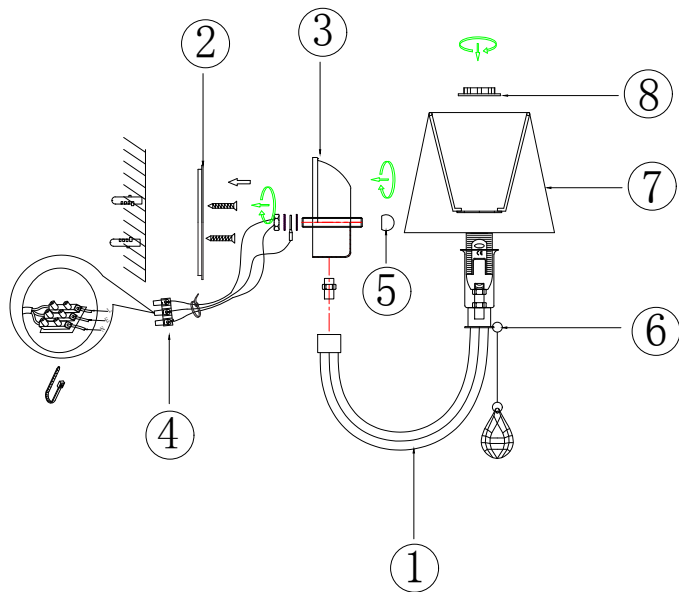

FREYA
TRADITION OF QUALITY

Instruction

FR2010WL-01BZ

1 x E14 (40W)

Model: FR2010WL-01BZ
Series: Betty

Wall Lamps