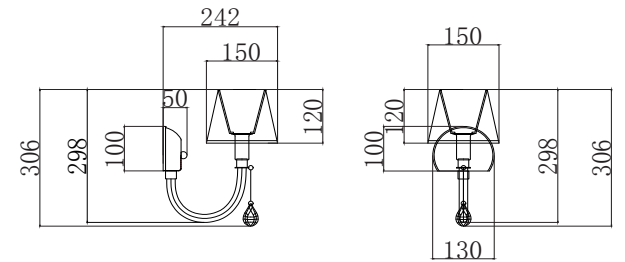

FREYA
TRADITION OF QUALITY

Instruction

FR2010WL-01BZ

1 x E14 (40W)

Model: FR2010WL-01BZ
Series: Betty

Wall Lamps