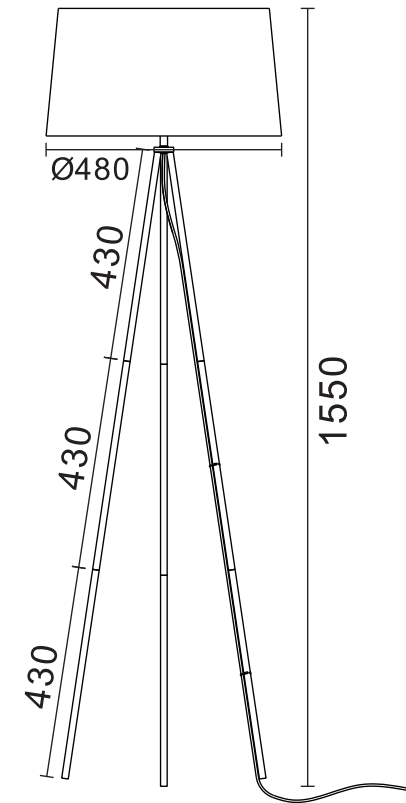

# INSTRUCTION

**MODEL:** FR5152-FL-01-W

1 X E27 (40W)

FREYA-LIGHT.COM