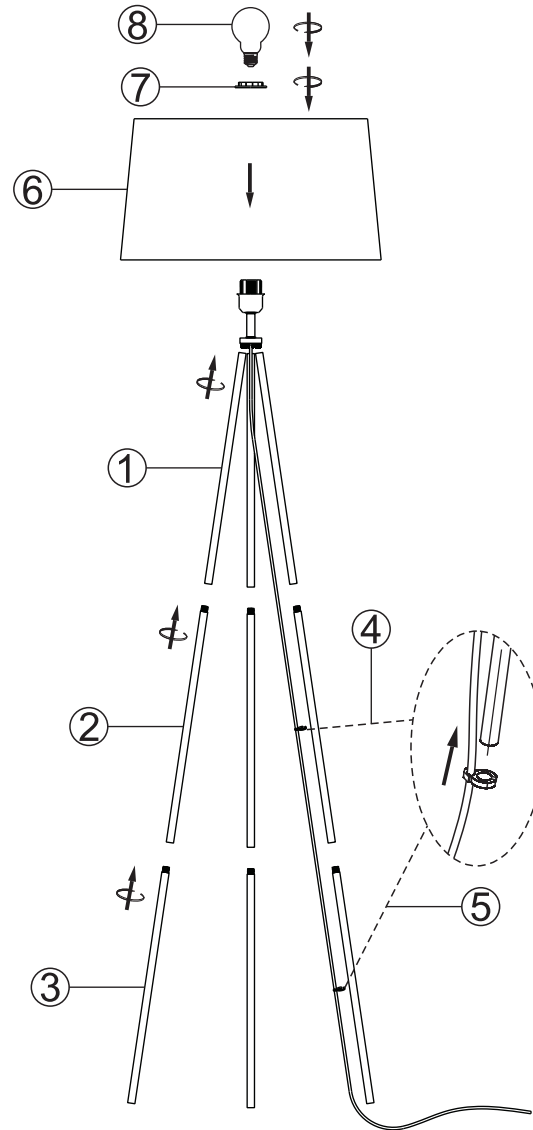

# INSTRUCTION

**MODEL:** FR5152-FL-01-W

1 X E27 (40W)

FREYA-LIGHT.COM