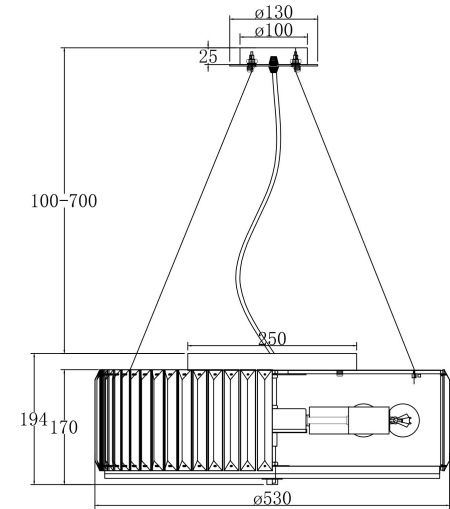

A=66

8xE27 60W

Model: MOD080CL-08CH

Collection: Modern

Series: Recinto

Ceiling Lamps