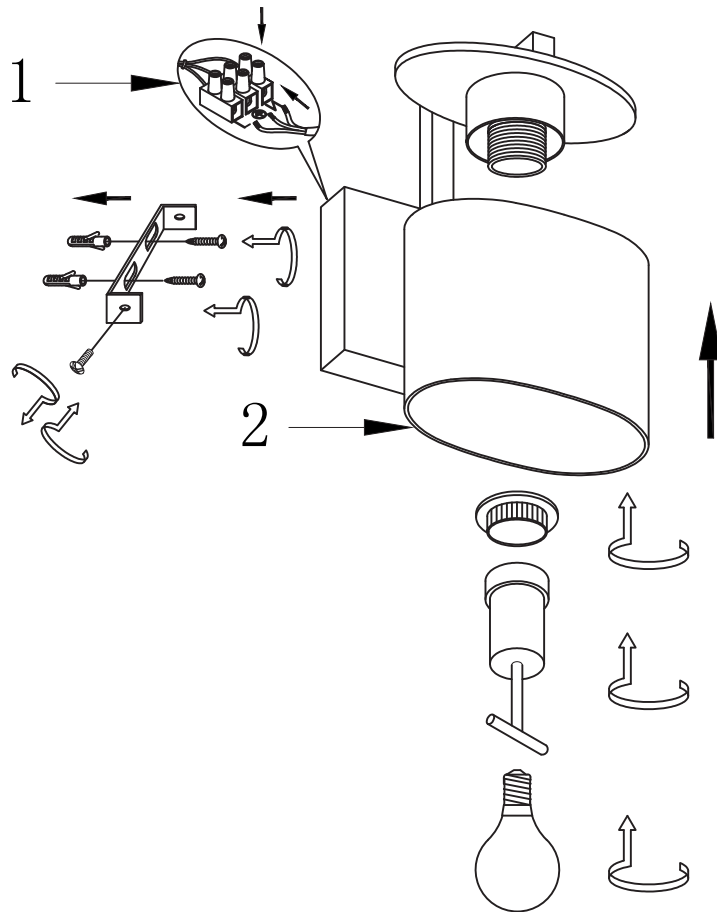

# INSTRUCTION

**MODEL:** FR5101-WL-01-CN  
SCONCE

1 X E14 (40W)

FREYA-LIGHT.COM