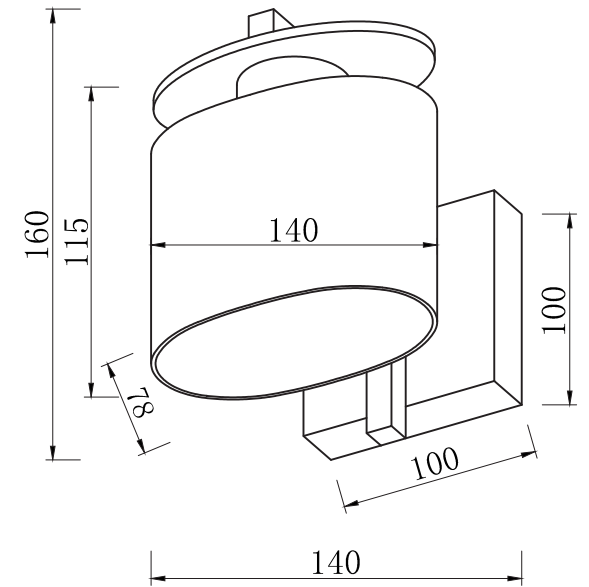

# INSTRUCTION

**MODEL:** FR5101-WL-01-CN  
SCONCE

1 X E14 (40W)

FREYA-LIGHT.COM