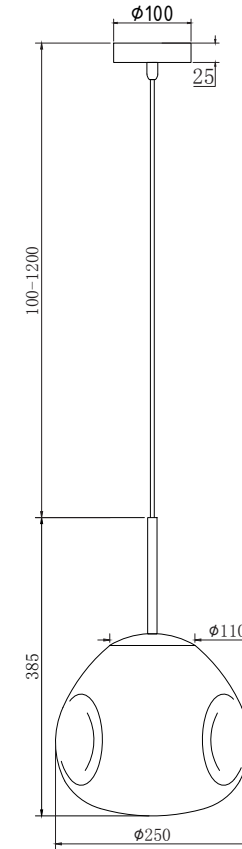

Instruction

P014PL-01CH

1 x E27 (60W)

Recommended to use with LED bulbs

Model: P014PL-01CH

Collection: Pendant

Series: Mabell

Pendant Lamps