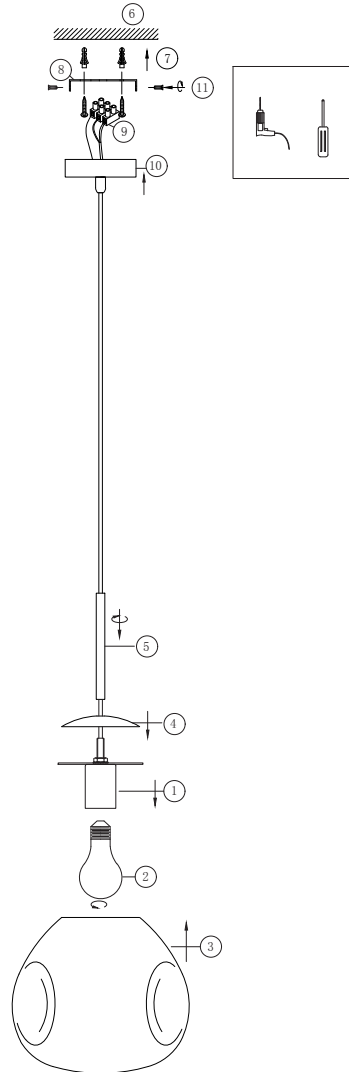

Instruction

P014PL-01CH

1 x E27 (60W)

Recommended to use with LED bulbs

Model: P014PL-01CH

Collection: Pendant

Series: Mabell

Pendant Lamps