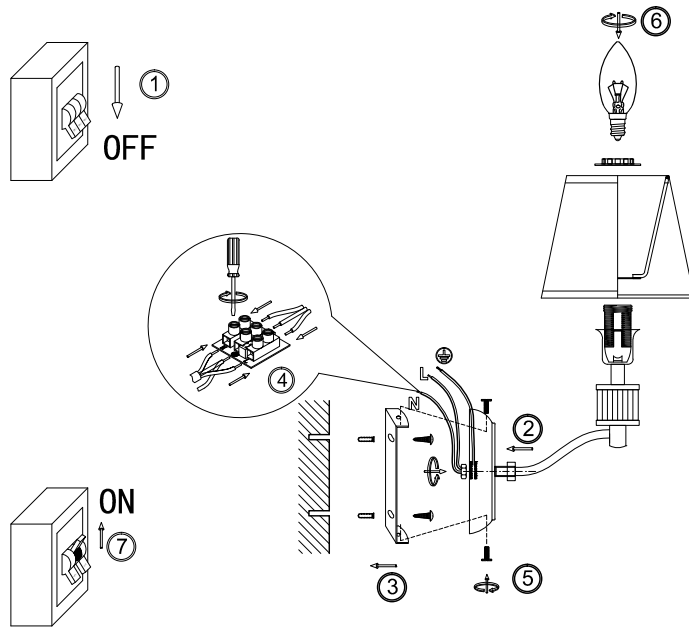

# Instruction

FR5020WL-01CH

1 x E14 (40W)

Model: FR5020WL-01CH

Series: Clarissa

Wall Lamps