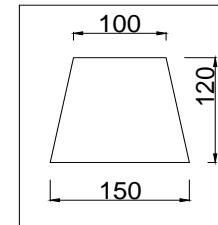

# Instruction

FR5020WL-01CH

1 x E14 (40W)

Model: FR5020WL-01CH

Series: Clarissa

Wall Lamps