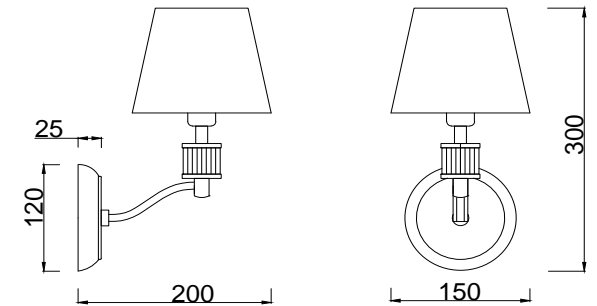

# Instruction

FR5020WL-01CH

1 x E14 (40W)

Model: FR5020WL-01CH

Series: Clarissa

Wall Lamps