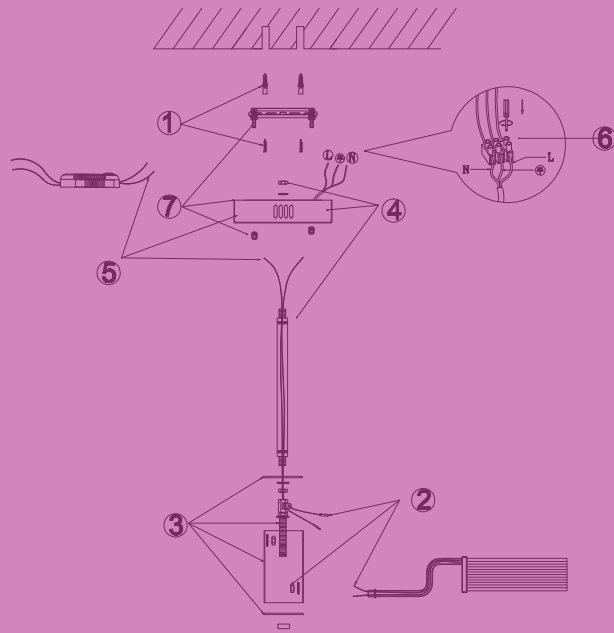

## FR6039CL-L64CH

Parallel connection

MAX 48W  
3000 Lumen

Model: FR6039CL-L64CH  
Collection: LED  
Series: Eva

Ceiling Lamps