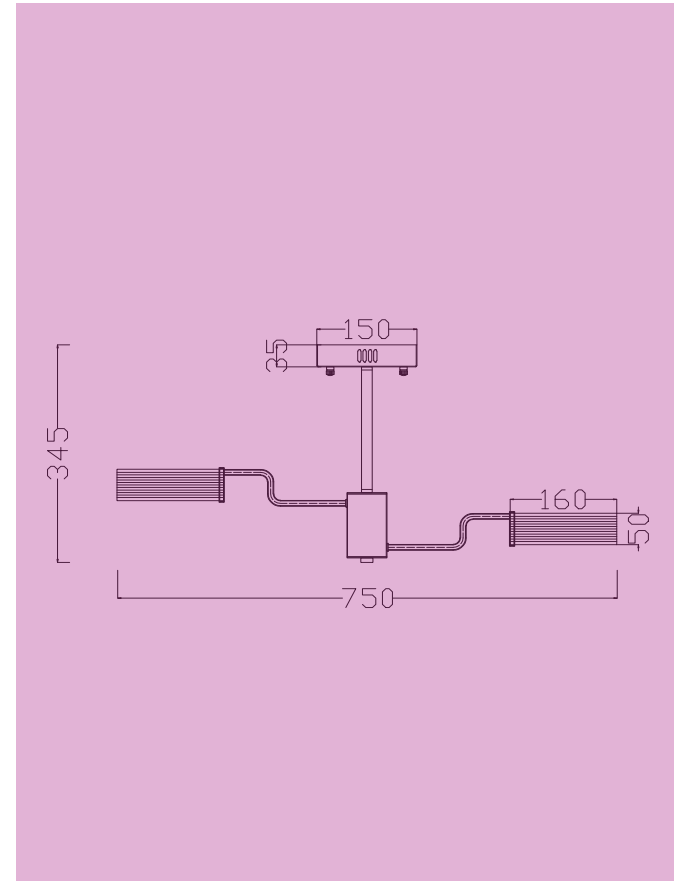

## FR6039CL-L64CH

Parallel connection

MAX 48W  
3000 Lumen

Model: FR6039CL-L64CH  
Collection: LED  
Series: Eva

Ceiling Lamps