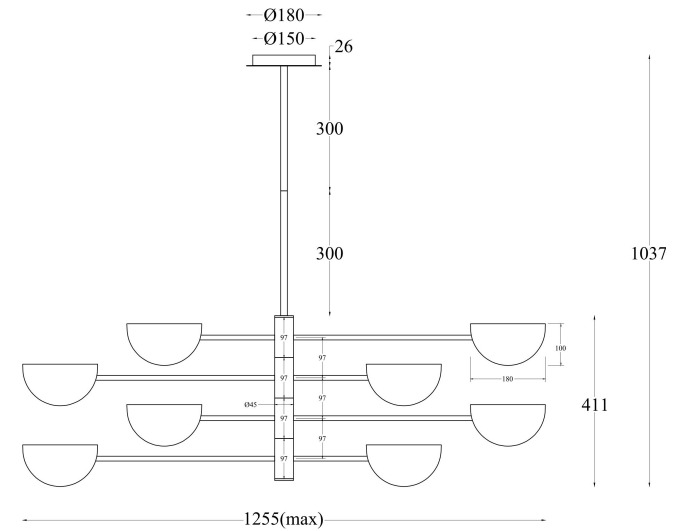

LED lighting source only

⑨

8xG9 28W

Model: MOD126PL-08B

Collection: Modern

Series: Mollis

Pendant Lamps