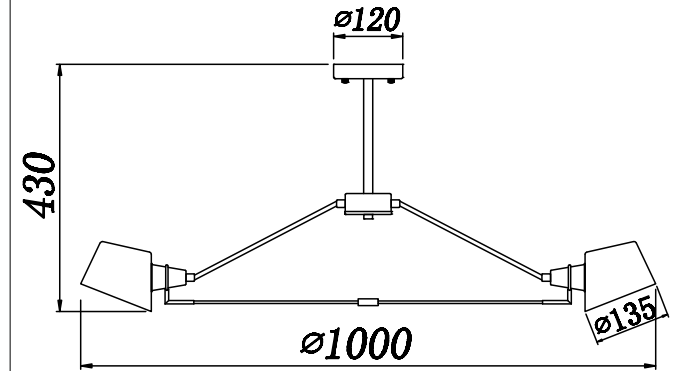

FREYA
TRADITION OF QUALITY

INSTRUCTION

MODEL: FR5038-CL-06-W

6 X E14 (40W)

FREYA-LIGHT.COM