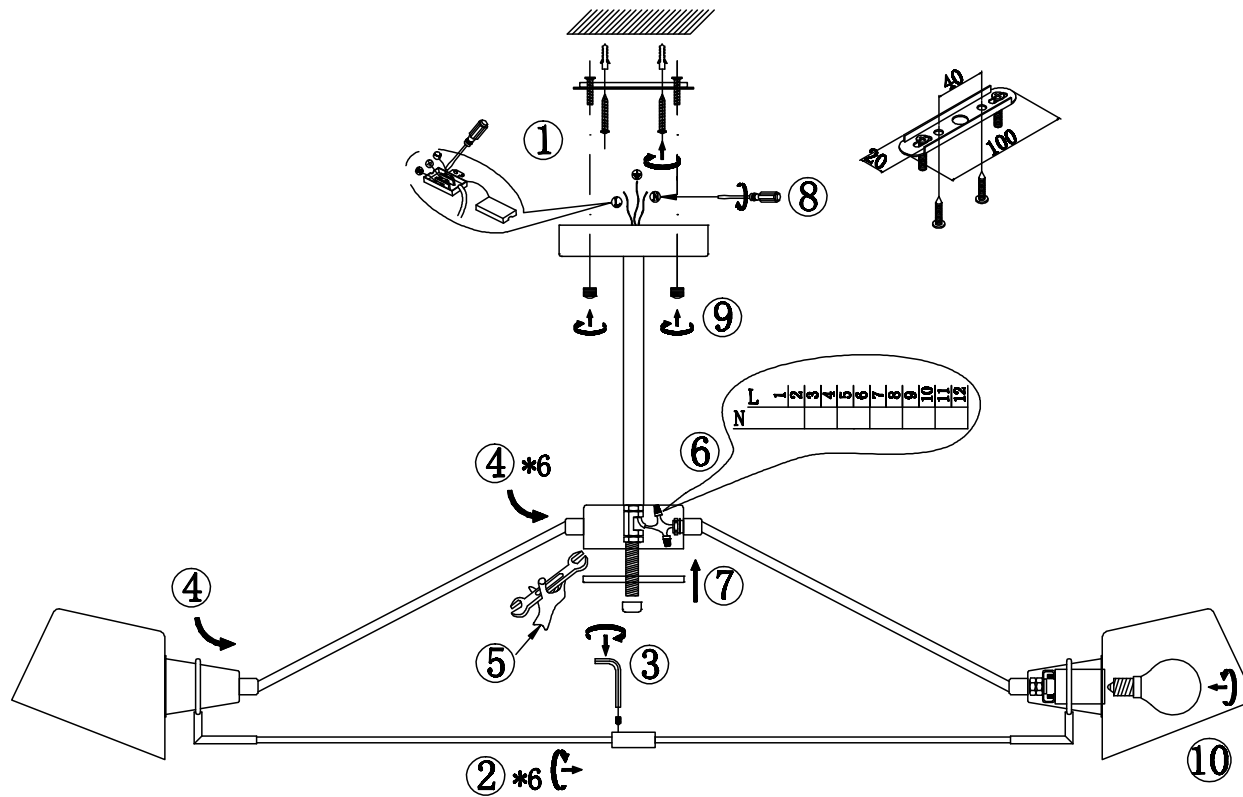

FREYA
TRADITION OF QUALITY

INSTRUCTION

MODEL: FR5038-CL-06-W

6 X E14 (40W)

FREYA-LIGHT.COM