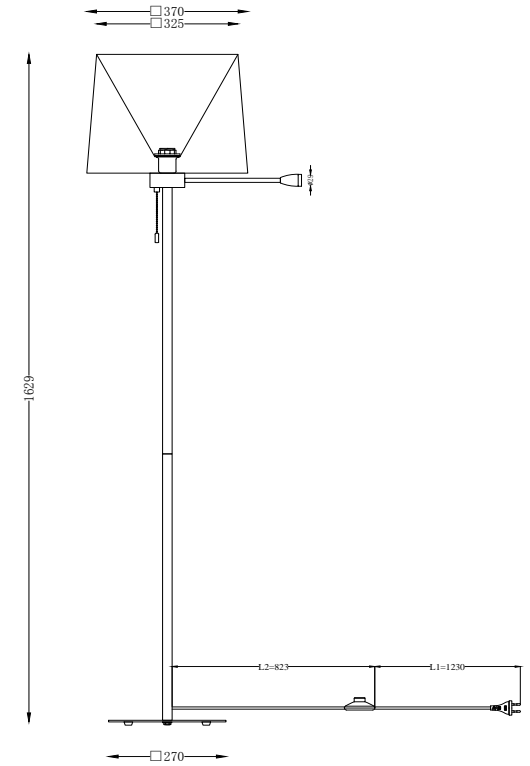

# Instruction

Z001FL-L3W-1B

1 x E27 (60W)

Model: Z001FL-L3W-1B  
Collection: Table & Floor  
Series: Farel

Floor Lamps