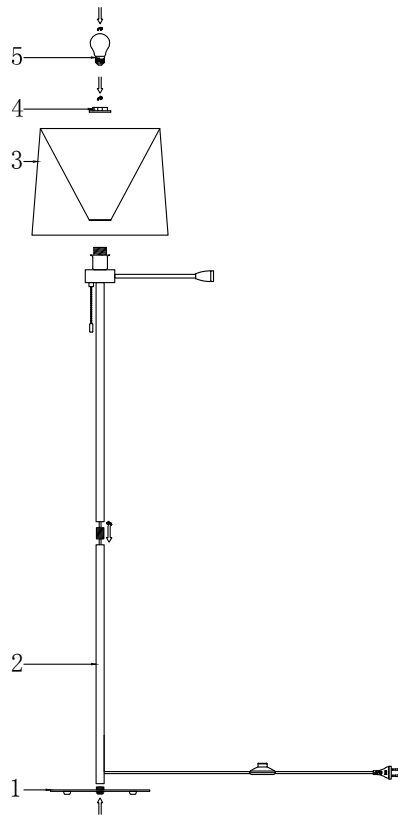

# Instruction

Z001FL-L3W-1B

1 x E27 (60W)

Model: Z001FL-L3W-1B  
Collection: Table & Floor  
Series: Farel

Floor Lamps