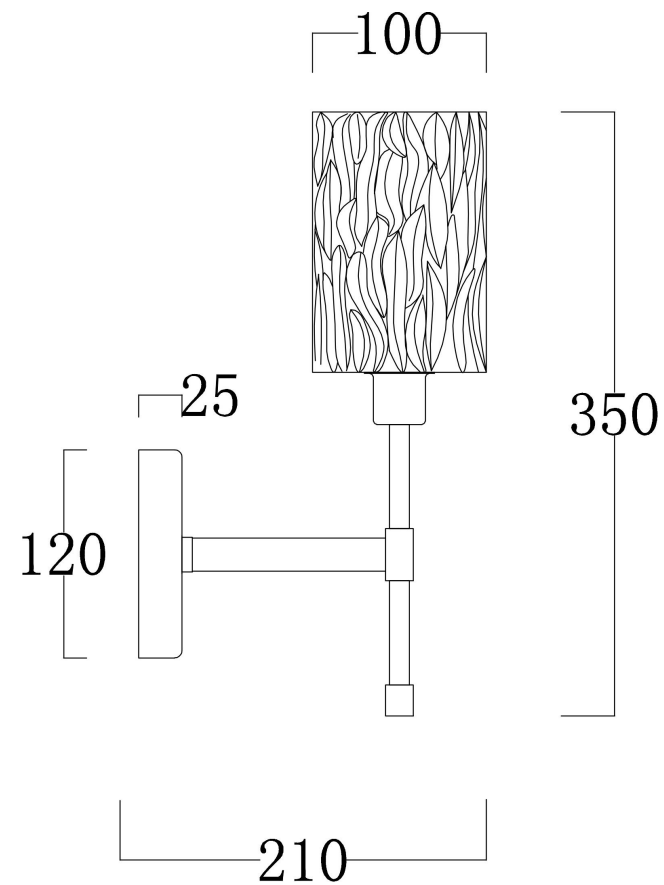

# Instruction

FR5133WL-01CH

1xE14 60W

Model: FR5133WL-01CH

Collection: Crystal

Wall Lamps