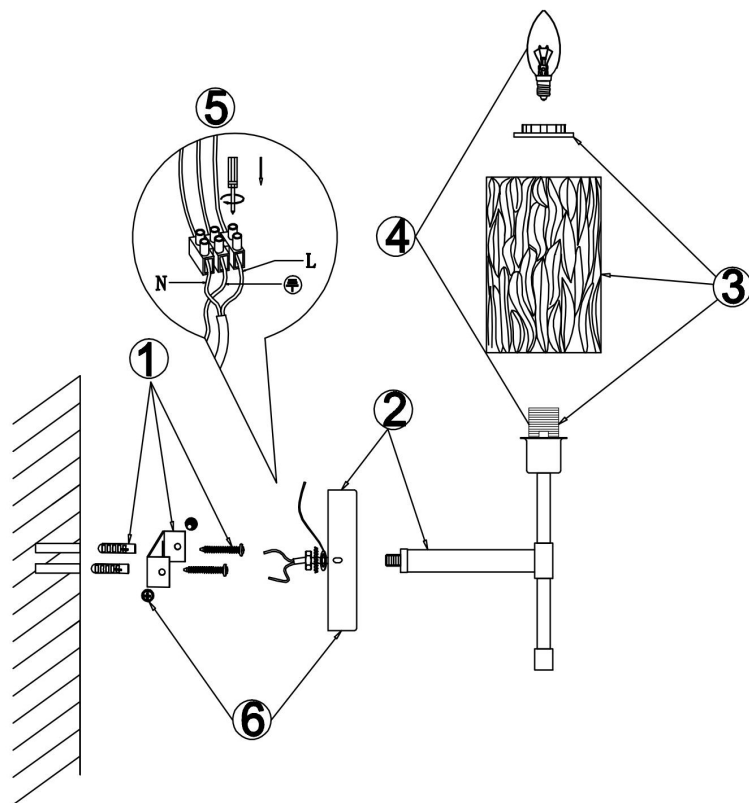

# Instruction

FR5133WL-01CH

1xE14 60W

Model: FR5133WL-01CH

Collection: Crystal

Wall Lamps