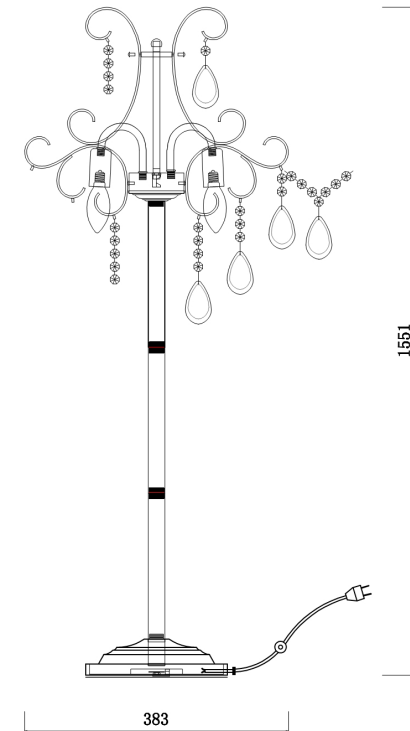

FREYA
TRADITION OF QUALITY

INSTRUCTION

Model: FR2302FL-04WG

Floor Lamp

4 x E14 (40W)

FREYA-LIGHT.COM