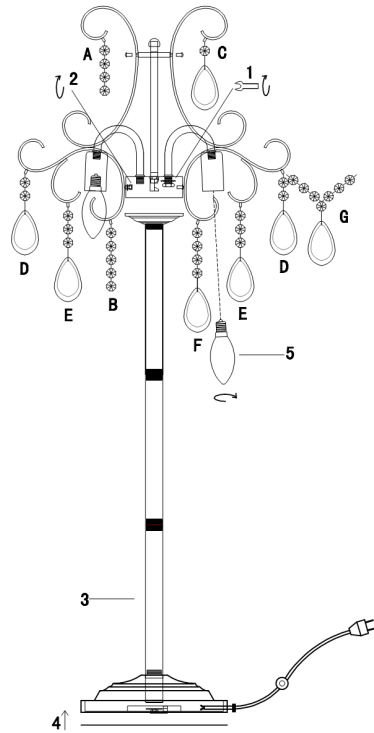

FREYA
TRADITION OF QUALITY

INSTRUCTION

Model: FR2302FL-04WG

Floor Lamp

4 x E14 (40W)

FREYA-LIGHT.COM