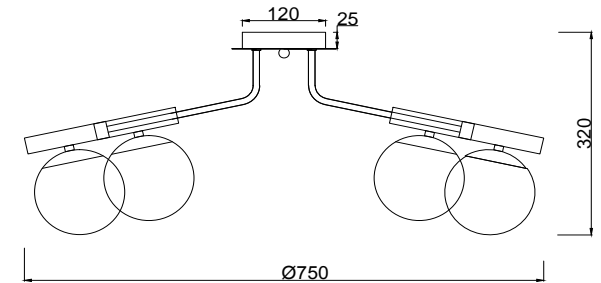

FREYA
TRADITION OF QUALITY

Instruction

FR5011CL-08B

8 x E14 (40W)

Model: FR5011CL-08B

Series: Paolina

Ceiling Lamps