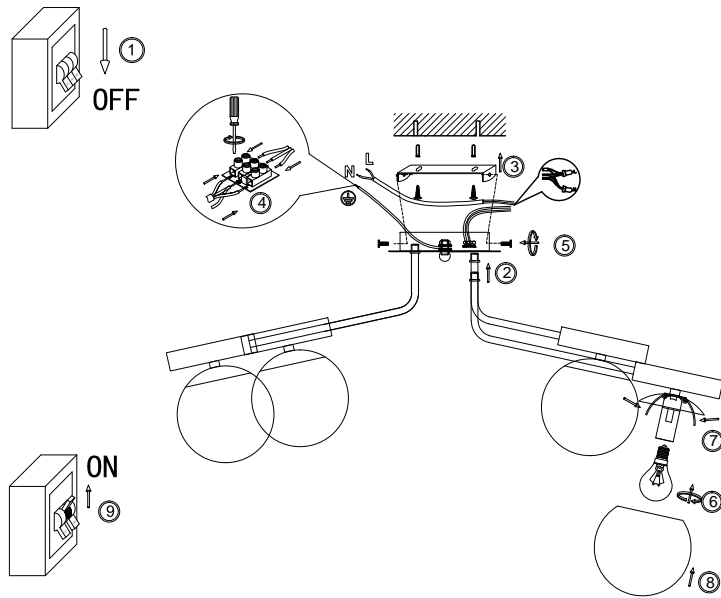

FREYA
TRADITION OF QUALITY

Instruction

FR5011CL-08B

8 x E14 (40W)

Model: FR5011CL-08B

Series: Paolina

Ceiling Lamps