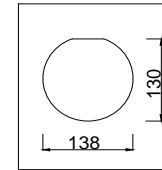

FREYA
TRADITION OF QUALITY

Instruction

FR5011CL-08B

8 x E14 (40W)

Model: FR5011CL-08B

Series: Paolina

Ceiling Lamps