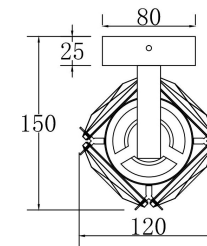

Instruction

MOD125WL-L6CH3K

MAX 6W
300 Lumen

Model: MOD125WL-L6CH3K
Collection: Modern
Series: Coil
Wall Lamps