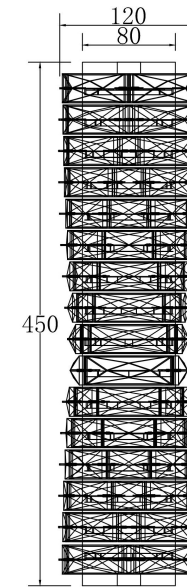

Instruction

MOD125WL-L6CH3K

MAX 6W
300 Lumen

Model: MOD125WL-L6CH3K
Collection: Modern
Series: Coil
Wall Lamps