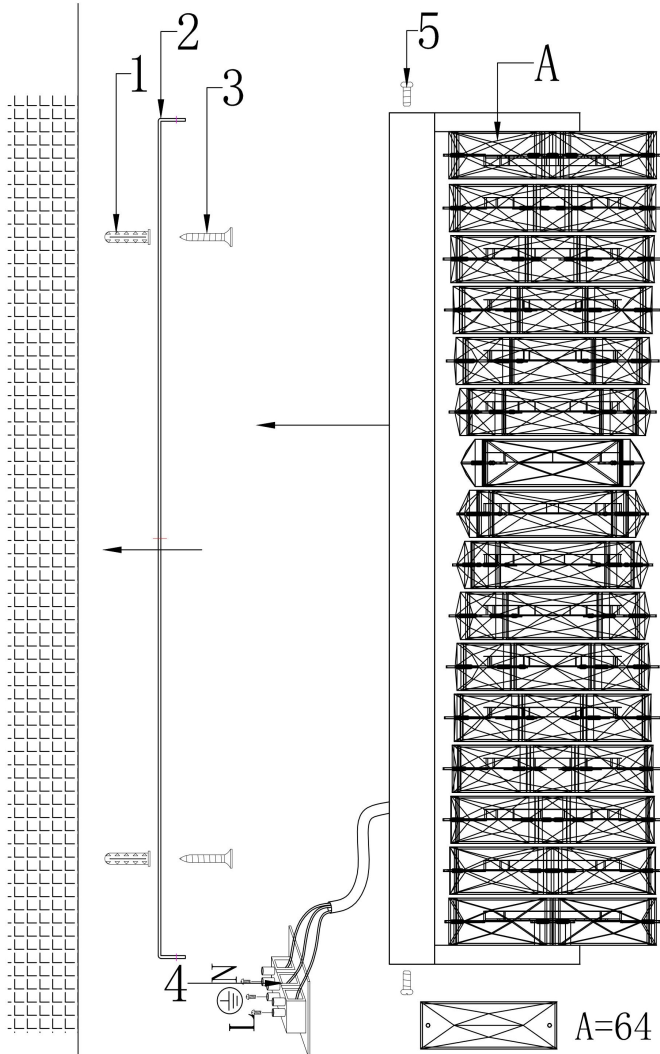

Instruction

MOD125WL-L6CH3K

MAX 6W
300 Lumen

Model: MOD125WL-L6CH3K
Collection: Modern
Series: Coil
Wall Lamps