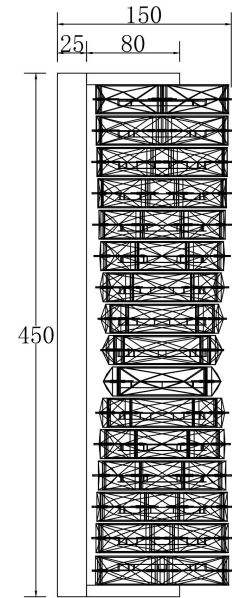

Instruction

MOD125WL-L6CH3K

MAX 6W
300 Lumen

Model: MOD125WL-L6CH3K
Collection: Modern
Series: Coil
Wall Lamps