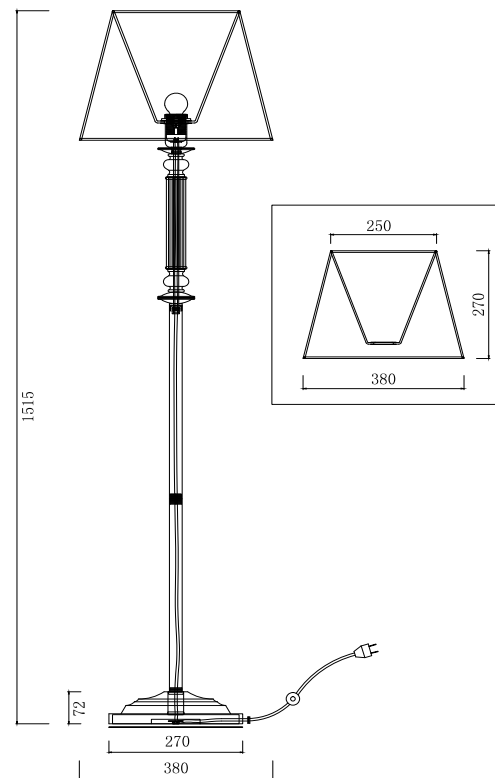

# Instruction

FR2539FL-01G

1 x E27 (40W)

Model: FR2539FL-01G

Collection: Classic

Series: Ksenia

Floor Lamps