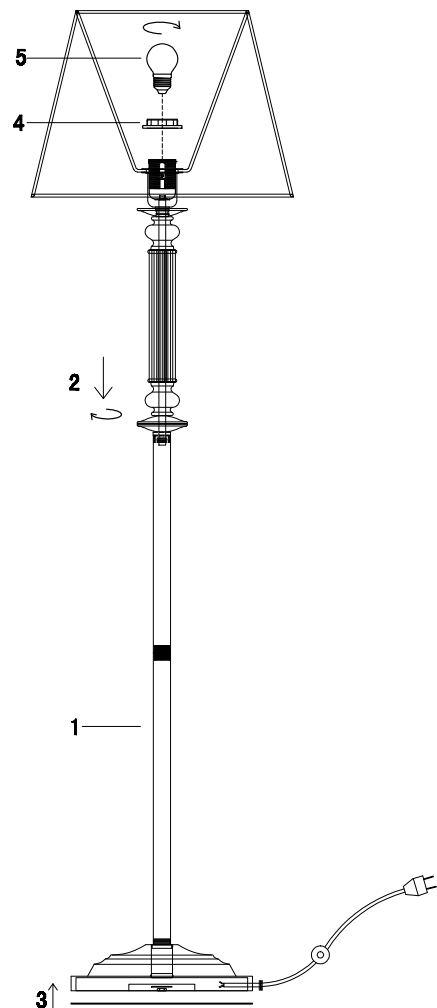

# Instruction

FR2539FL-01G

1 x E27 (40W)

Model: FR2539FL-01G

Collection: Classic

Series: Ksenia

Floor Lamps