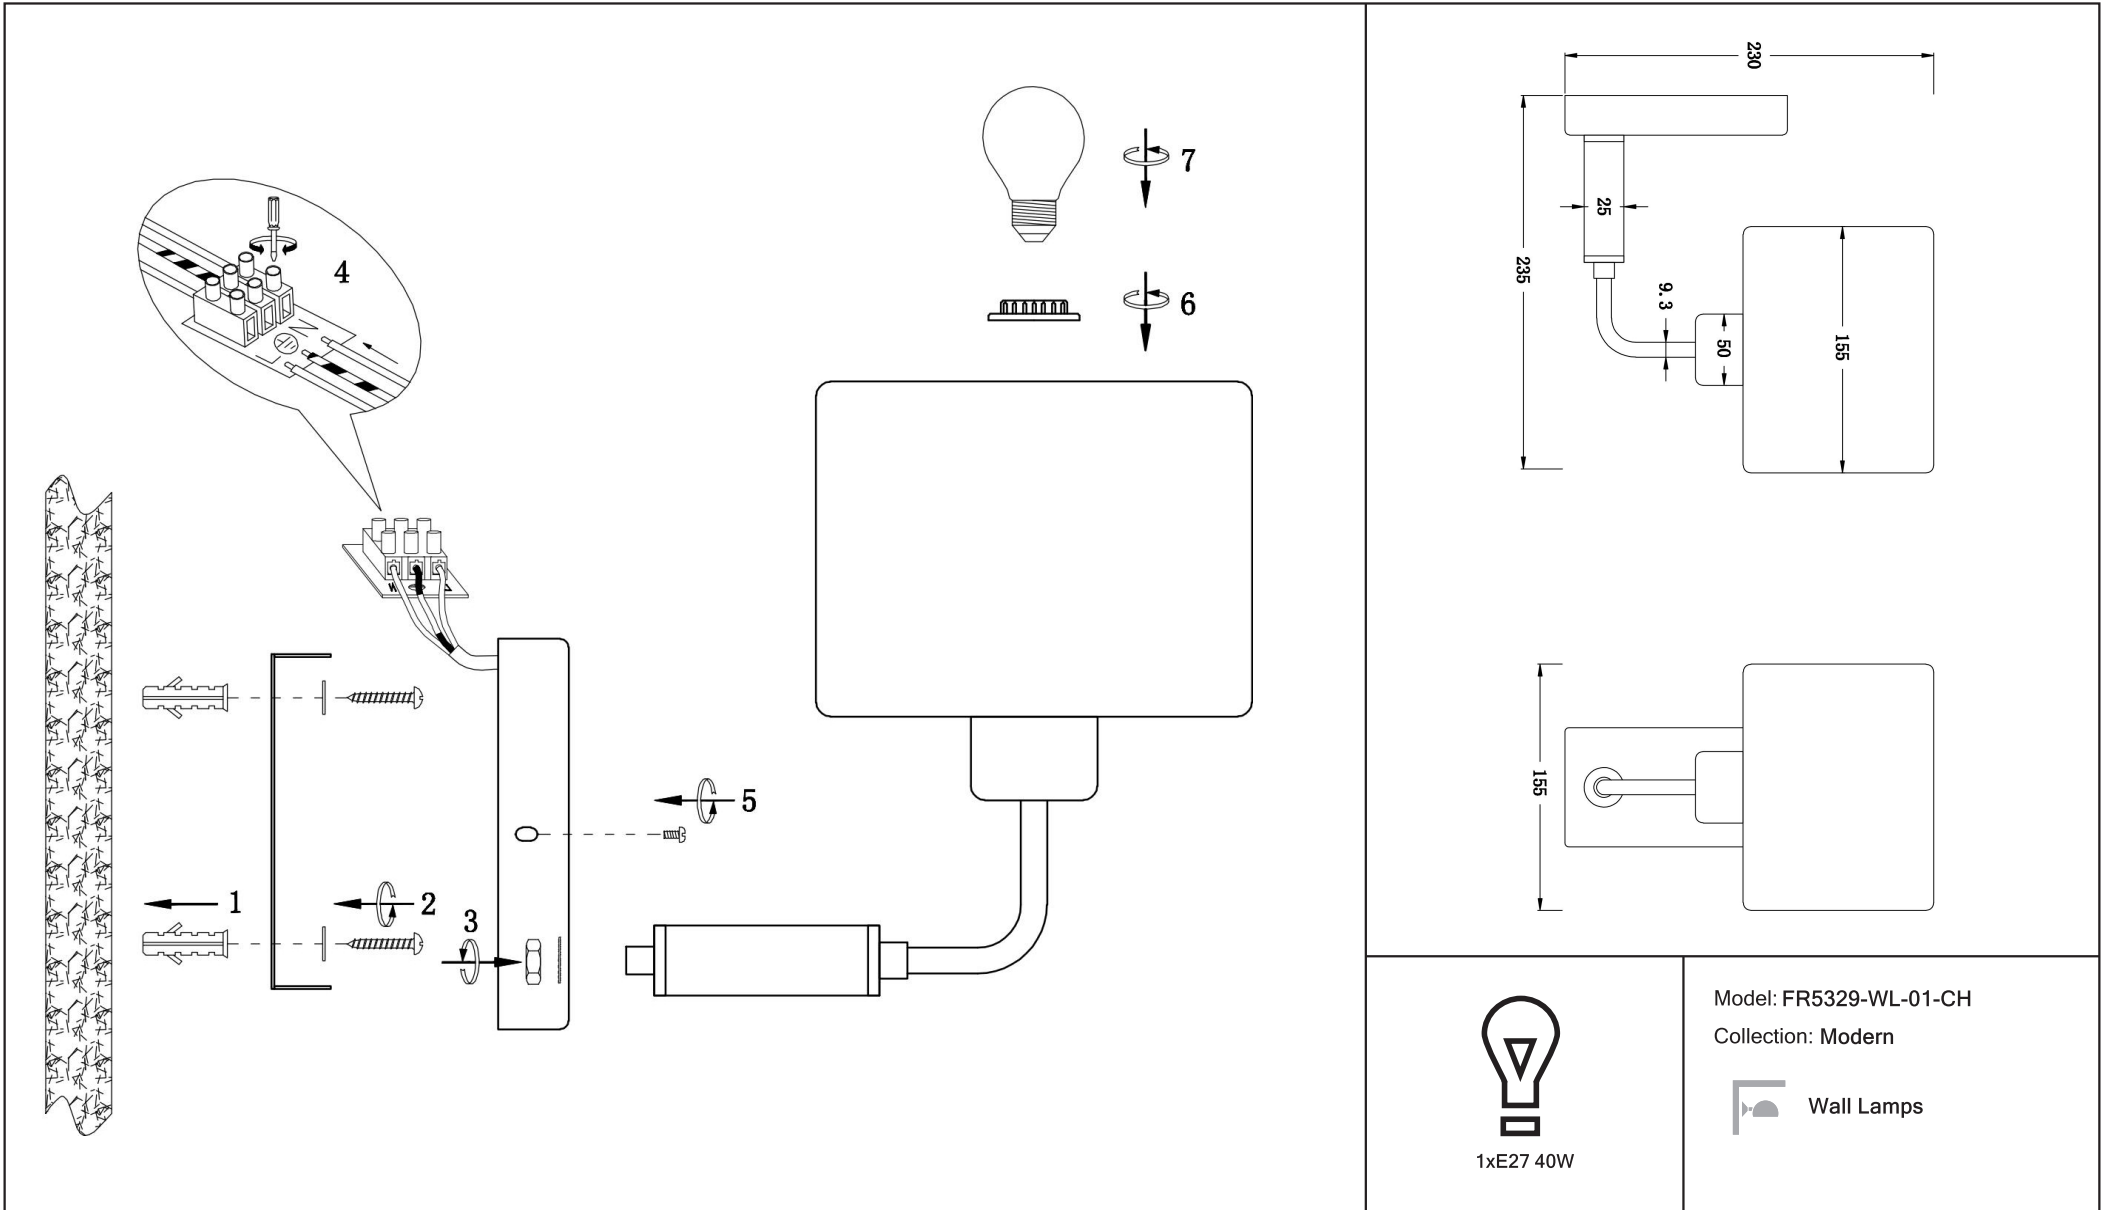

FREYA
TRADITION OF QUALITY

Instruction

FR5329-WL-01-CH

1xE27 40W

Model: FR5329-WL-01-CH

Collection: Modern

Wall Lamps