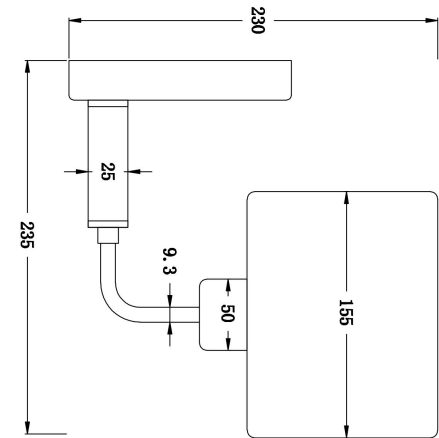

FREYA
TRADITION OF QUALITY

Instruction

FR5329-WL-01-CH

1xE27 40W

Model: FR5329-WL-01-CH

Collection: Modern

Wall Lamps