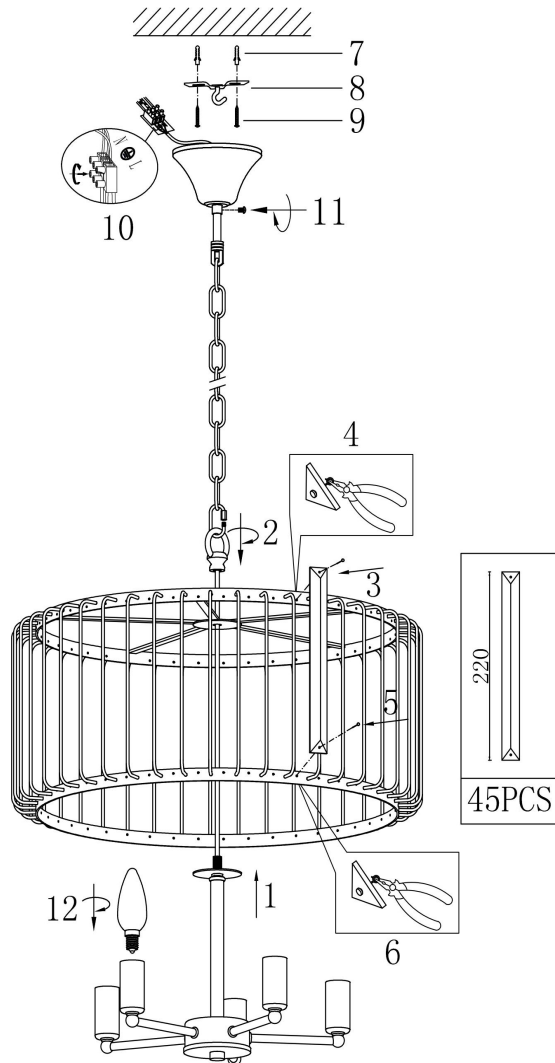

FREYA
TRADITION OF QUALITY

Instruction

FR1005PL-05G

5xE14 60W

Model: FR1005PL-05G

Collection: Crystal

Pendant Lamps