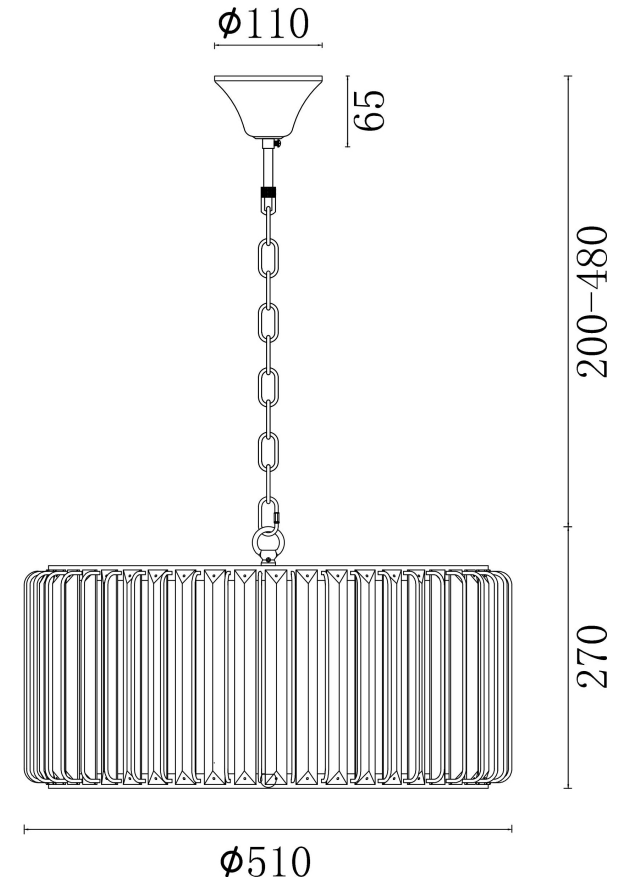

FREYA
TRADITION OF QUALITY

Instruction

FR1005PL-05G

5xE14 60W

Model: FR1005PL-05G

Collection: Crystal

Pendant Lamps