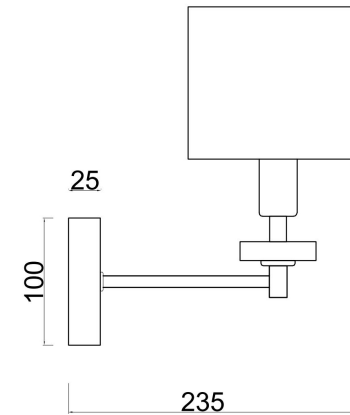

FREYA
TRADITION OF QUALITY

Instruction

FR5015WL-01G

1xE14 40W

Model: FR5015WL-01G

Collection: Modern

Wall Lamps