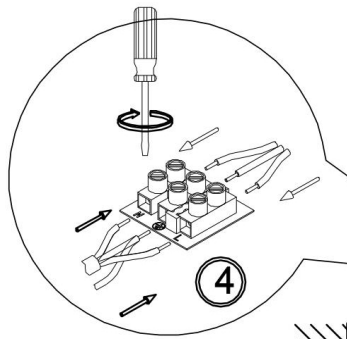

FREYA
TRADITION OF QUALITY

Instruction

FR5015WL-01G

1xE14 40W

Model: FR5015WL-01G

Collection: Modern

Wall Lamps