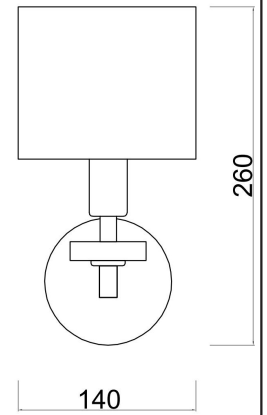

FREYA
TRADITION OF QUALITY

Instruction

FR5015WL-01G

1xE14 40W

Model: FR5015WL-01G

Collection: Modern

Wall Lamps