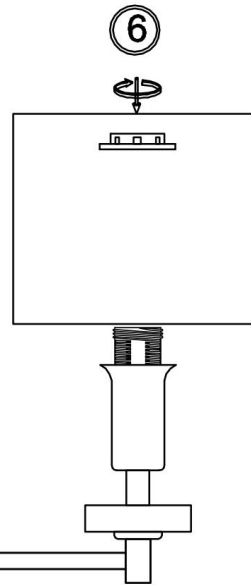

FREYA
TRADITION OF QUALITY

Instruction

FR5015WL-01G

1xE14 40W

Model: FR5015WL-01G

Collection: Modern

Wall Lamps