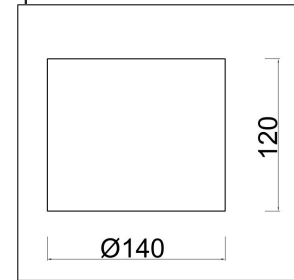

FREYA
TRADITION OF QUALITY

Instruction

FR5015WL-01G

1xE14 40W

Model: FR5015WL-01G

Collection: Modern

Wall Lamps