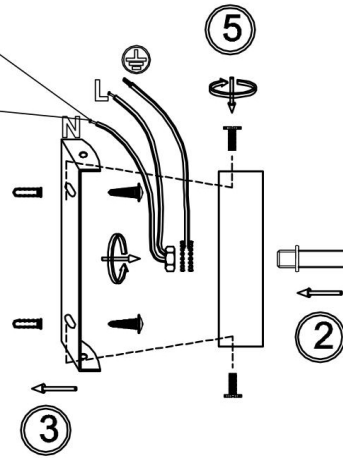

FREYA
TRADITION OF QUALITY

Instruction

FR5015WL-01G

1xE14 40W

Model: FR5015WL-01G

Collection: Modern

Wall Lamps