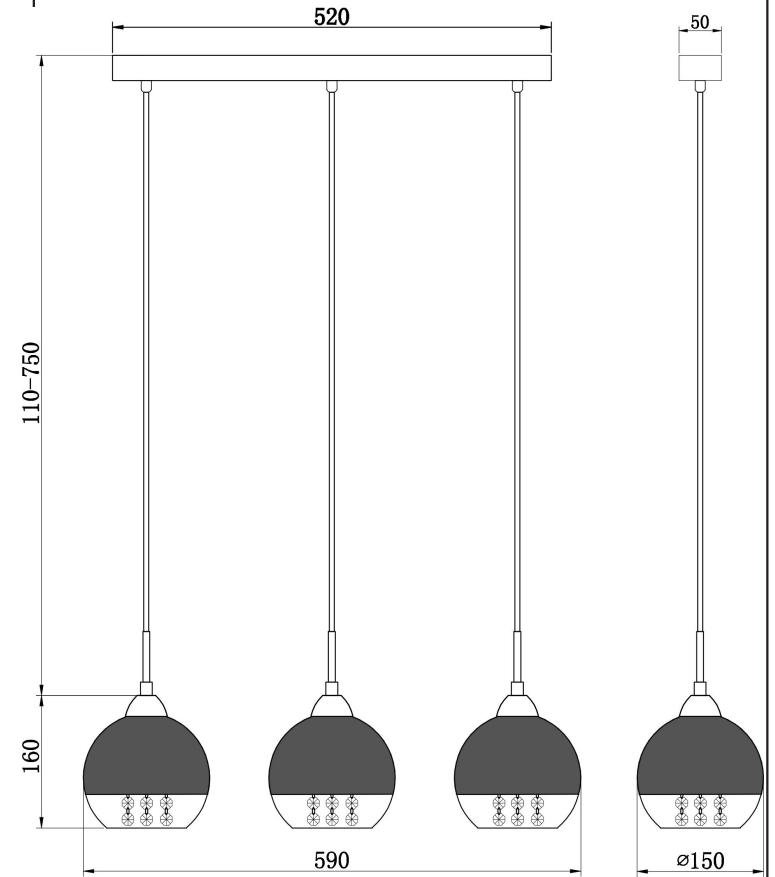

INSTRUCTION FOR FIX:
A=27pcs

3xE14 40W

Model: P012-PL-03-N
Collection: Pendant
Series: Iceberg
Pendant Lamps