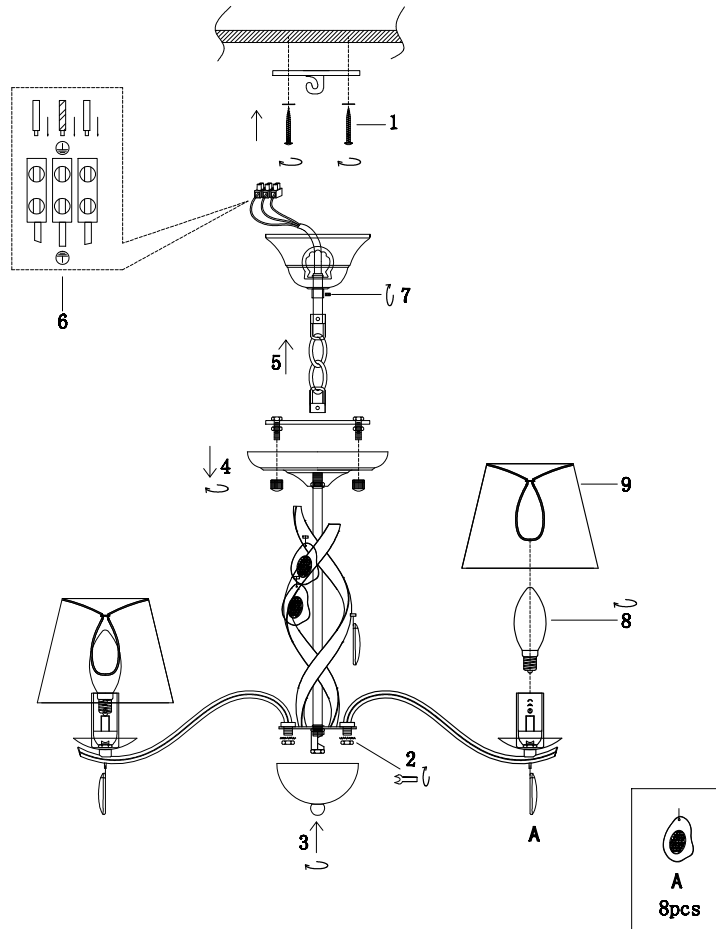

# Instruction

FR2001PL-05G

5 x E14 (40W)

Model: FR2001PL-05G  
Collection: Classic  
Series: Monique

Ceiling Lamps