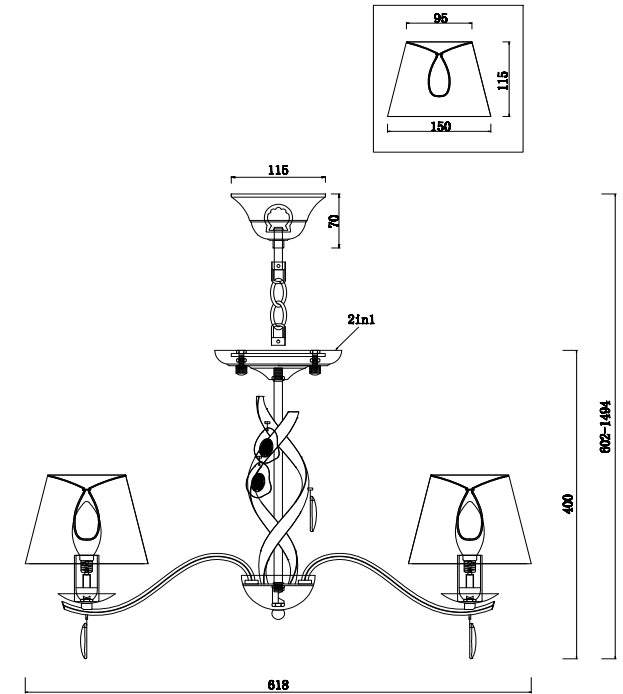

# Instruction

FR2001PL-05G

5 x E14 (40W)

Model: FR2001PL-05G  
Collection: Classic  
Series: Monique

Ceiling Lamps