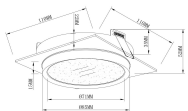

Instruction

1xGX53 15W

Model: DL086-GX53-SQ-BW

Collection: Downlight

Recessed