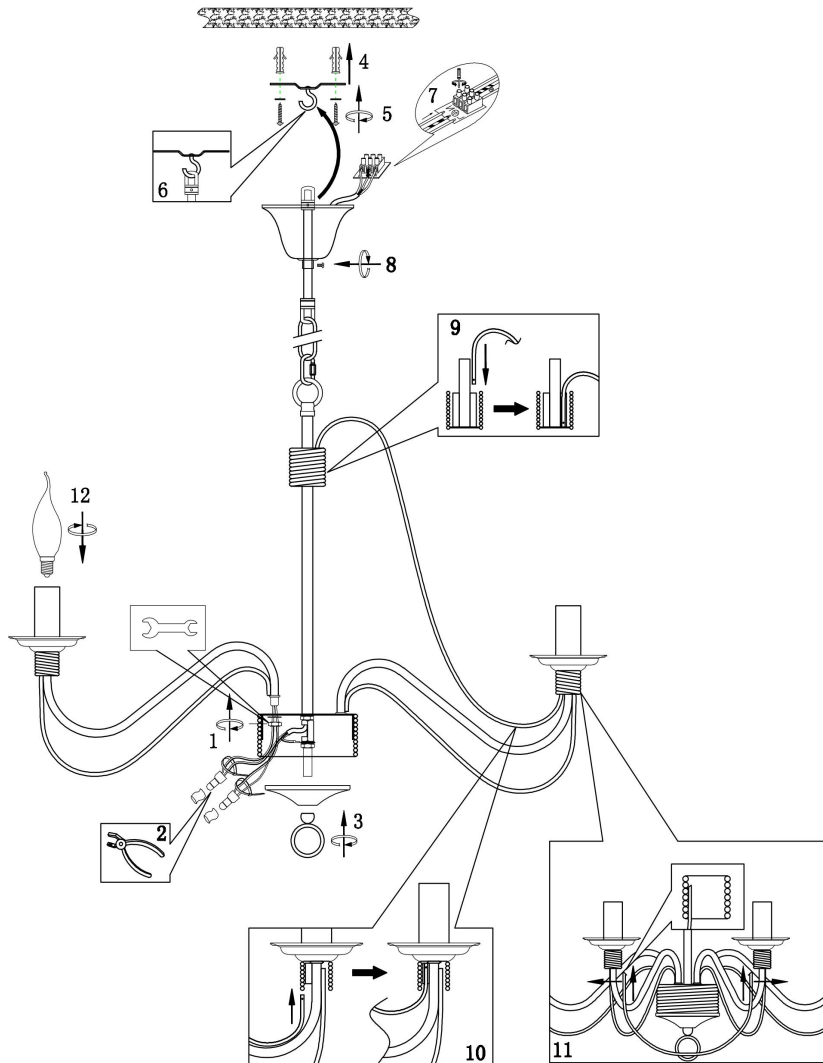

FREYA
TRADITION OF QUALITY

Instruction

FR2046-PL-08-BR

8xE14 60W

Model: FR2046-PL-08-BR
Collection: Classic

Pendant Lamps