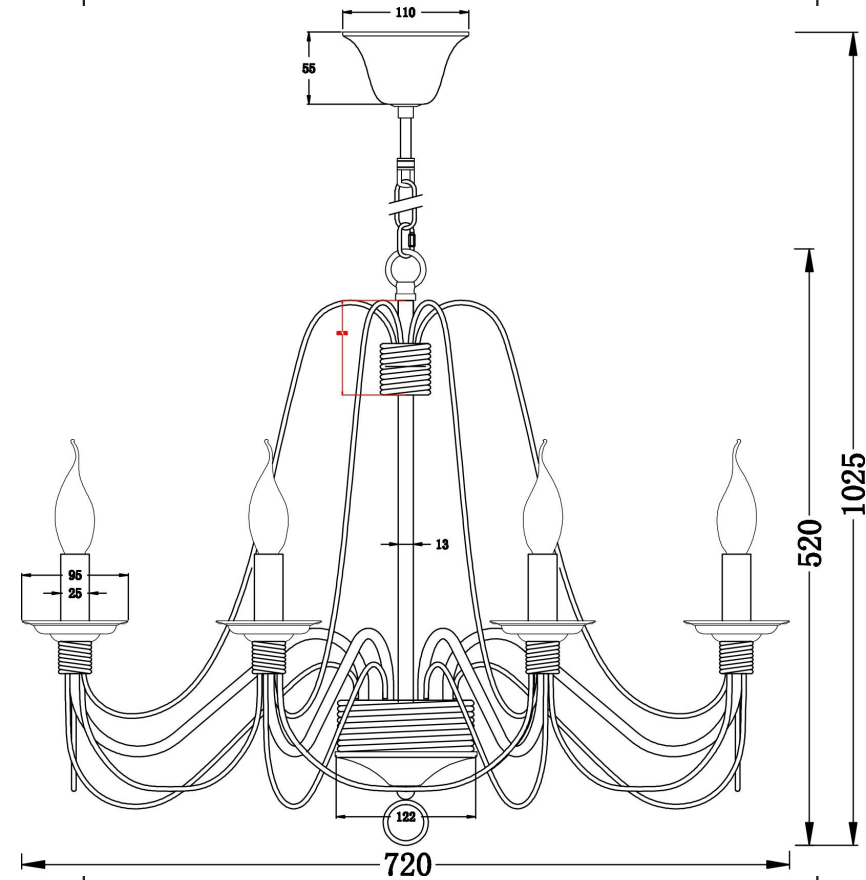

FREYA
TRADITION OF QUALITY

Instruction

FR2046-PL-08-BR

8xE14 60W

Model: FR2046-PL-08-BR
Collection: Classic

Pendant Lamps