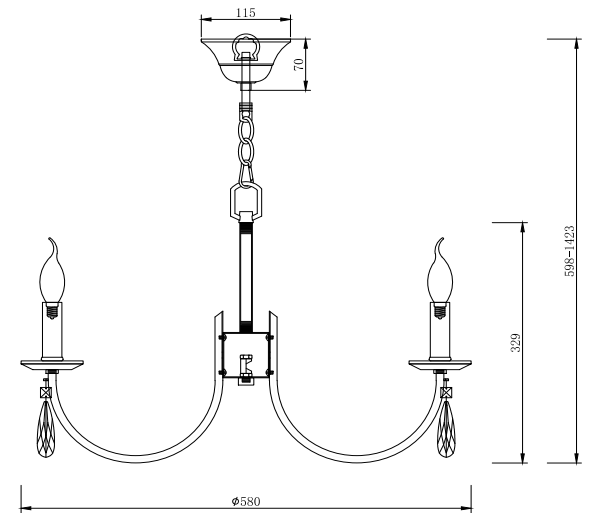

# Instruction

FR1006PL-06G

6 x E14 (40W)

Model: FR1006PL-06G  
Collection: Crystal

Ceiling Lamps