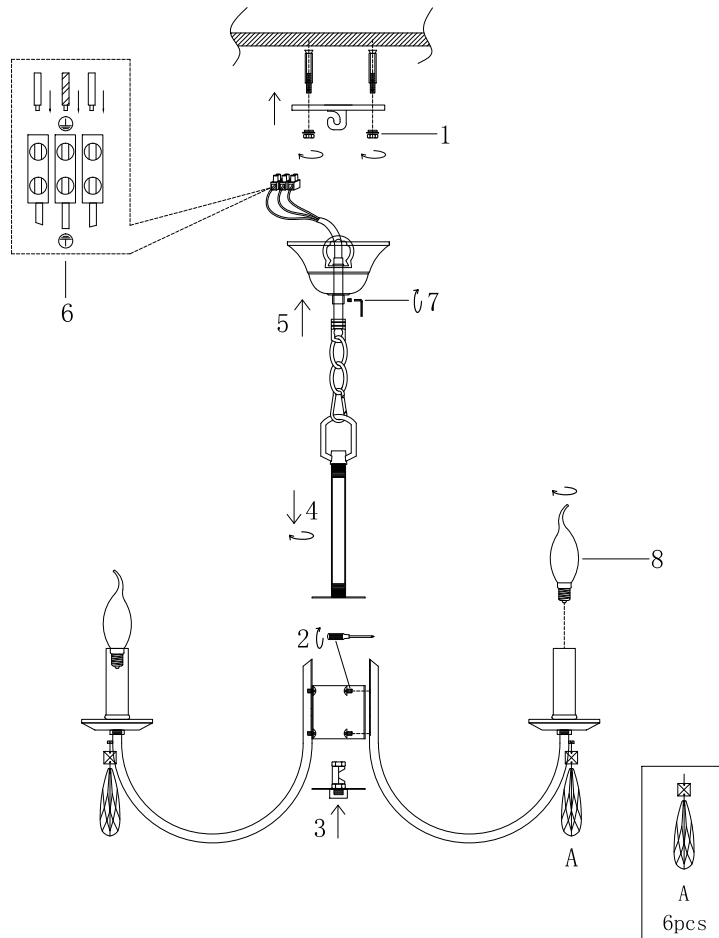

# Instruction

FR1006PL-06G

6 x E14 (40W)

Model: FR1006PL-06G  
Collection: Crystal

Ceiling Lamps