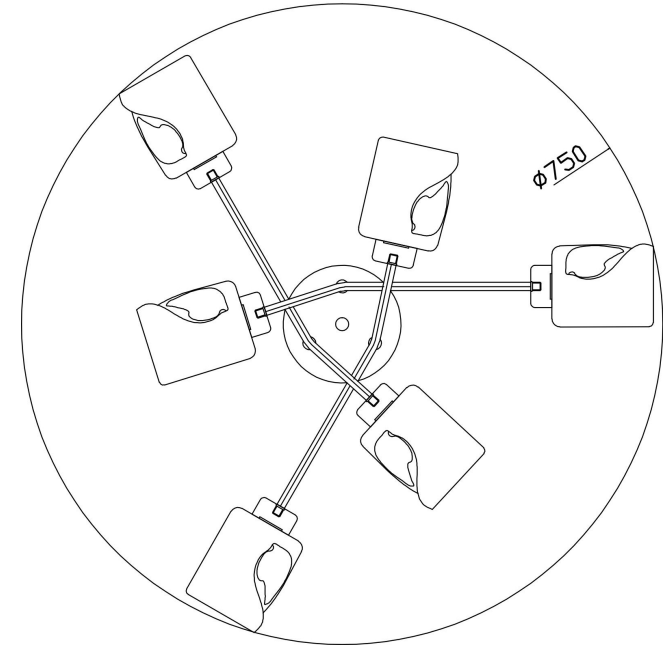

FREYA
TRADITION OF QUALITY

Instruction

FR5095CL-06G

6xE14 40W

Model: FR5095CL-06G

Collection: Modern

Ceiling Lamps