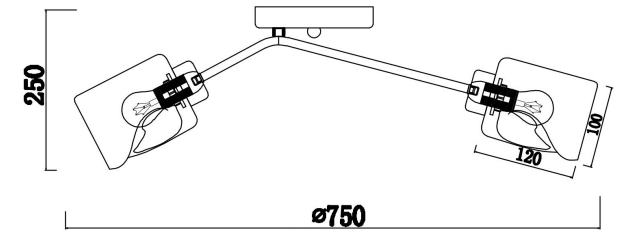

FREYA
TRADITION OF QUALITY

Instruction

FR5095CL-06G

6xE14 40W

Model: FR5095CL-06G

Collection: Modern

Ceiling Lamps