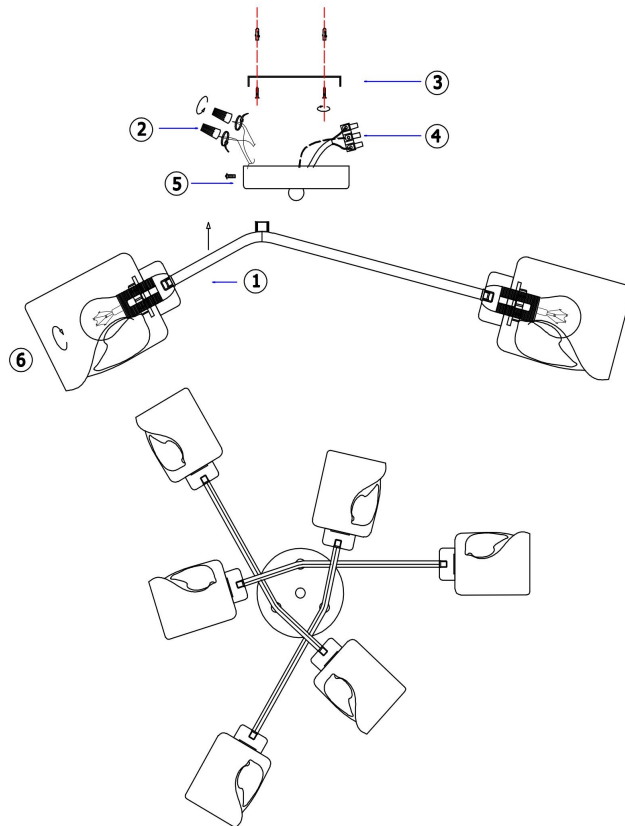

FREYA
TRADITION OF QUALITY

Instruction

FR5095CL-06G

6xE14 40W

Model: FR5095CL-06G

Collection: Modern

Ceiling Lamps