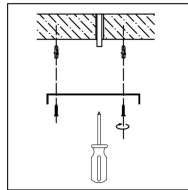

FREYA
TRADITION OF QUALITY

Instruction

FR5095CL-06G

6xE14 40W

Model: FR5095CL-06G

Collection: Modern

Ceiling Lamps