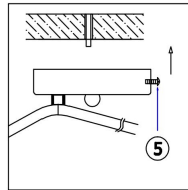

FREYA
TRADITION OF QUALITY

Instruction

FR5095CL-06G

6xE14 40W

Model: FR5095CL-06G

Collection: Modern

Ceiling Lamps