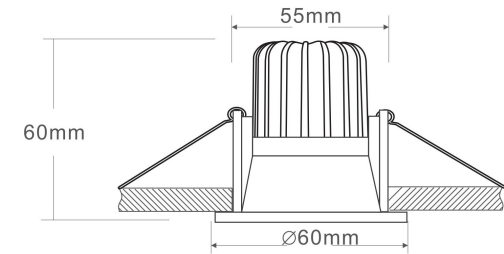

1

2

3

MAX 6W
410 Lumen

Model: DL034-01-06W4K-B

Collection: Downlight

Zoom
Resessed