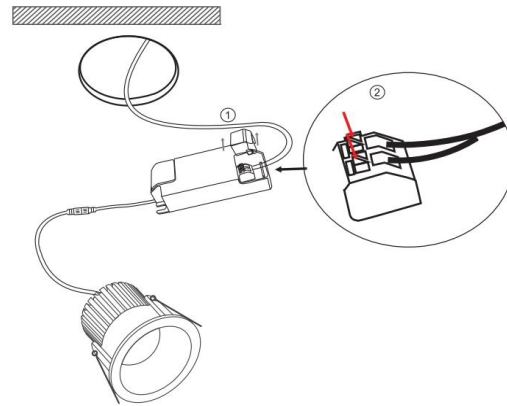

1

2

3

MAX 6W
410 Lumen

Model: DL034-01-06W4K-B

Collection: Downlight

Zoom
Resessed