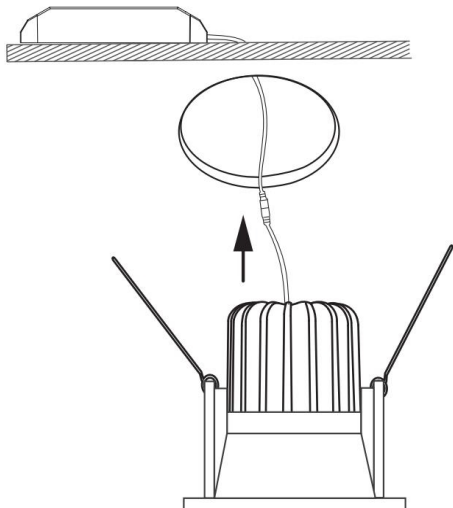

1

2

3

MAX 6W
410 Lumen

Model: DL034-01-06W4K-B

Collection: Downlight

Zoom
Resessed