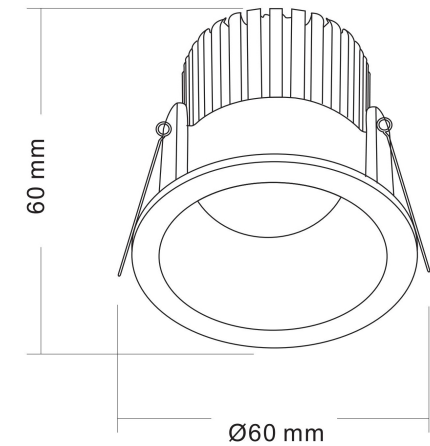

1

2

3

MAX 6W
410 Lumen

Model: DL034-01-06W4K-B

Collection: Downlight

Zoom
Resessed