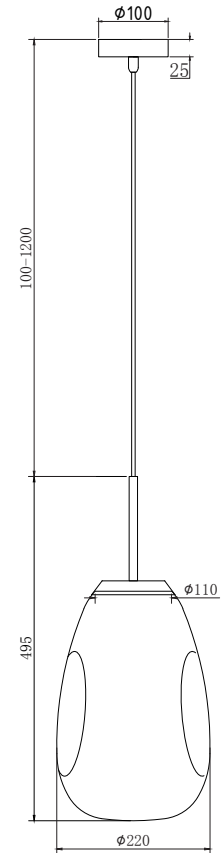

## P013PL-01G

1 x E27 (60W)

Recommended to use with LED bulbs

Model: P013PL-01G

Collection: Pendant

Series: Mabell

Pendant Lamps