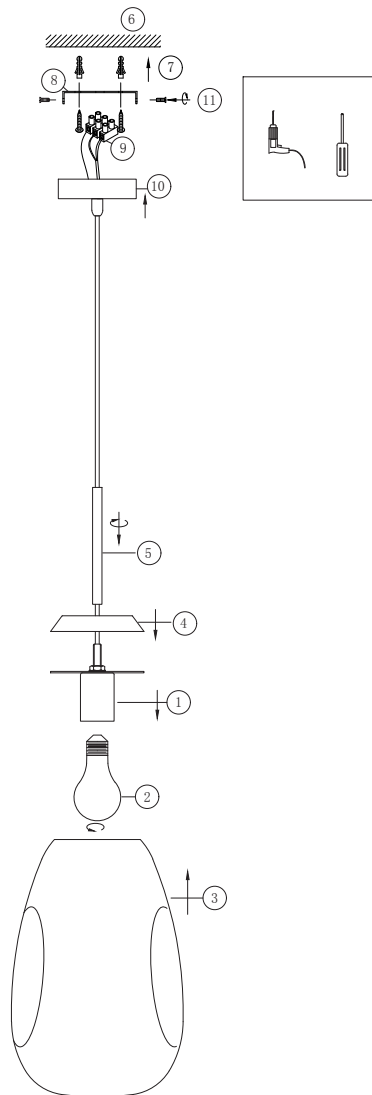

## P013PL-01G

1 x E27 (60W)

Recommended to use with LED bulbs

Model: P013PL-01G

Collection: Pendant

Series: Mabell

Pendant Lamps