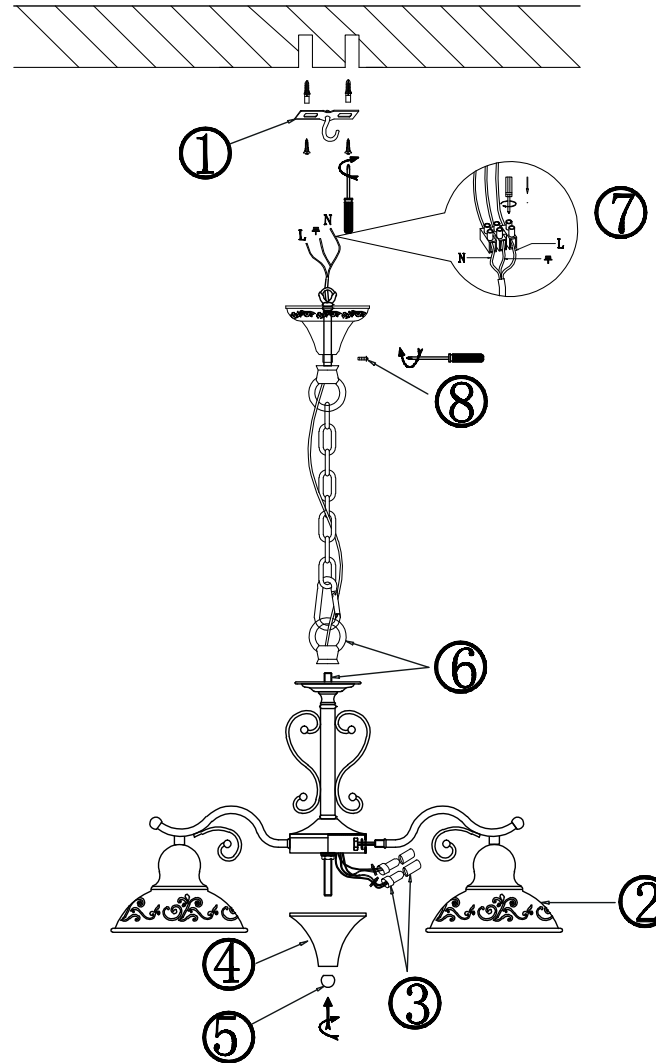

FREYA
TRADITION OF QUALITY

INSTRUCTION

MODEL: FR2566-PL-03-WG
CHANDELIER

3 X E27 (60W)

FREYA-LIGHT.COM