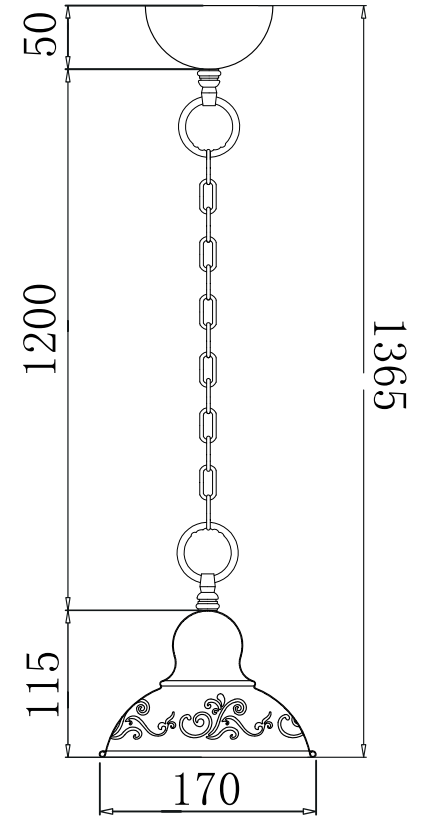

FREYA
TRADITION OF QUALITY

INSTRUCTION

MODEL: FR2566-PL-01-WG
CEILING

1 X E27 (60W)

FREYA-LIGHT.COM