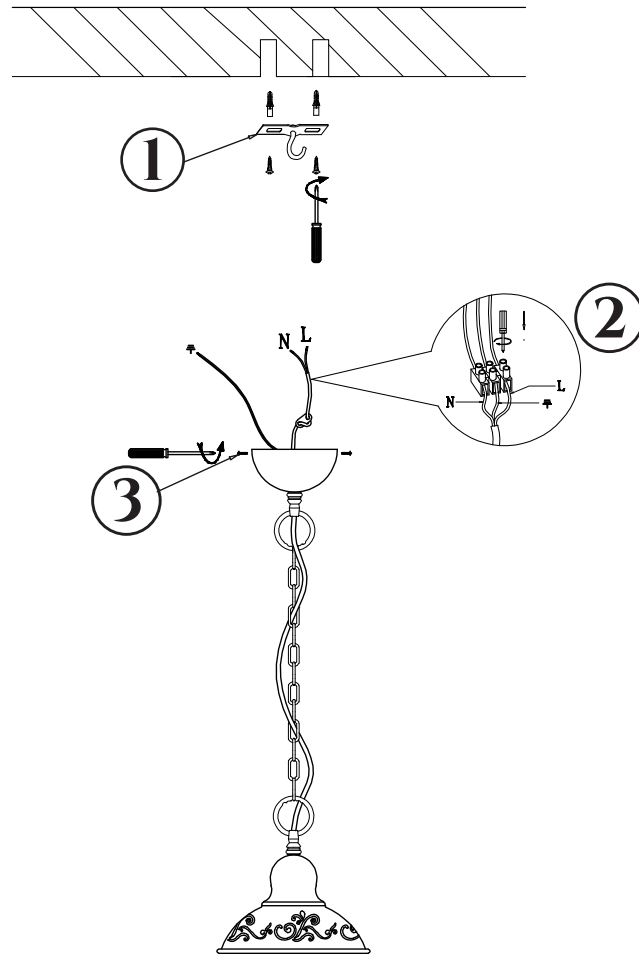

FREYA
TRADITION OF QUALITY

INSTRUCTION

MODEL: FR2566-PL-01-WG
CEILING

1 X E27 (60W)

FREYA-LIGHT.COM